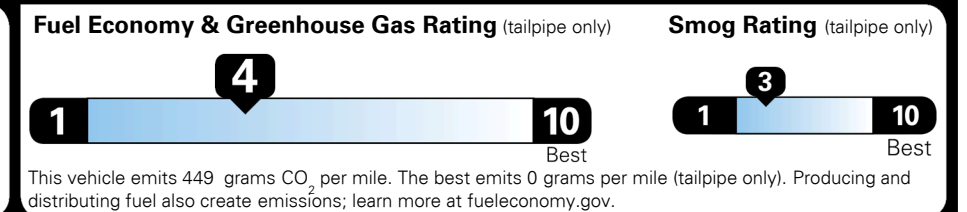

Actual results will vary for many reasons, including driving conditions and how you drive and maintain your vehicle. The average new vehicle gets 27 MPG and costs $7,500 to fuel over 5 years. Cost estimates are based on 15,000 miles per year at $ 2.70 per gallon. MPGe is miles per gasoline gallon equivalent. Vehicle emissions are a significant cause of climate change and smog.

fuelconomy.gov

Calculate personalized estimates and compare vehicles

GOVERNMENT 5-STAR SAFETY RATINGS

Overall Vehicle Score	Not Rated	
Based on the combined rating of frontal, side and rollover. Should ONLY be compared to other vehicles of similar size and weight.		
Frontal	Driver	Not Rated
Crash	Passenger	Not Rated
Based on the risk of injury in a frontal impact. Should ONLY be compared to other vehicles of similar size and weight.		
Side	Front seat	Not Rated
Crash	Rear seat	Not Rated
Star ratings based on the risk of injury in a side impact.		
Rollover	Not Rated	
Star ratings based on the risk of rollover in a single-vehicle crash.		

Star ratings range from 1 to 5 stars (★★★★★) with 5 being the highest.
Source: National Highway Traffic Safety Administration (NHTSA).
www.safercar.gov or 1-888-327-4236

Manufacturer's suggested retail price includes Manufacturer's recommended pre-delivery service. License and title fees, state and local taxes and other dealer installed options and accessories are not included in the manufacturer's suggested retail price.

PARTS CONTENT INFORMATION

FOR VEHICLES IN THIS CAR LINE U.S./CANADIAN PARTS CONTENT: 5 %

MAJOR SOURCES OF FOREIGN PARTS:
KOREA: 90%

NOTE: PARTS CONTENT DOES NOT INCLUDE FINAL ASSEMBLY, DISTRIBUTION, OR OTHER NON-PARTS COSTS.

FOR THIS VEHICLE FINAL ASSEMBLY POINT:
SOHARI, KOREA

COUNTRY OF ORIGIN

ENGINE: KOREA
TRANSMISSION: KOREA