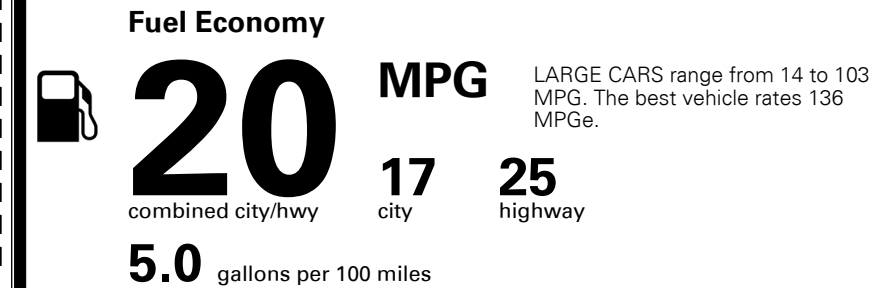

EXTERIOR

19" Alloy Wheels w/ Michelin All-Season Tires
- Reduces Top Speed to 149 MPH
LED Taillights
Acoustic Front Side Windows
Front Door Handle Pocket Illumination

WARRANTY

10 Year/100,000 Mile Limited Powertrain Warranty
5 Year/60,000 Mile Limited Basic Warranty
5 Year/60,000 Mile Roadside Assistance
*Ask dealer for details

MANUFACTURER'S SUGGESTED RETAIL PRICE ▶

$ 52,500.00

COMPARE GT2 AWD FEATURES

Added to/in place of standard GT1 AWD features

- Nappa Leather Seat Trim
- Head-Up-Display
- Surround View Monitor
- Low Beam Assist-Dynamic (LBA-D)
- Front Passenger Seat w/ Power Lumbar Support
- Heated Rear Outboard Seats
- Smart Power Trunk
- Shift-by-Wire Gear Selector

Included
Included
Included
Included
Included
Included
Included
Included

ADDITIONAL INSTALLED EQUIPMENT:

(In addition to or in place of standard features)
Hichroma Red Paint
Carpeted Floor Mats for AWD Only
Puddle Lights
Remote Start - Push Button
Wheel Locks

$495.00
$150.00
$285.00
$495.00
$60.00

MSRP INCLUDING OPTIONS

$ 53,985.00

INLAND FREIGHT AND HANDLING

$ 1,035.00

TOTAL MANUFACTURER'S SUGGESTED RETAIL PRICE ▶

$ 55,020.00

TOTAL ADDITIONAL WEIGHT: 12.3

#1 MASS MARKET BRAND IN
J.D. POWER INITIAL QUALITY,
5 YEARS IN A ROW.

GIVE IT EVERYTHING **KIA**

For J.D. Power 2019 award information, go to jdpower.com/awards for more details.

EPA DOT Fuel Economy and Environment

Gasoline Vehicle

You spend
$4,750
more in fuel costs
over 5 years
compared to the
average new vehicle.

Annual fuel cost
$2,450