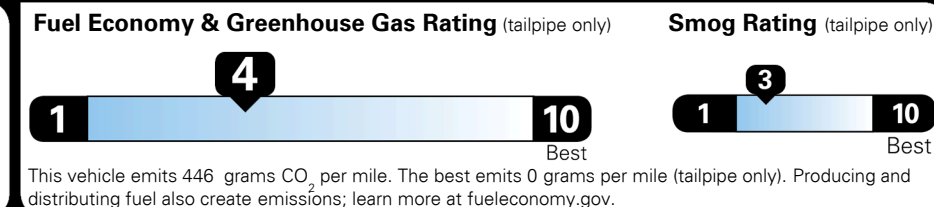

Actual results will vary for many reasons, including driving conditions and how you drive and maintain your vehicle. The average new vehicle gets 27 MPG and costs $7,500 to fuel over 5 years. Cost estimates are based on 15,000 miles per year at $ 2.70 per gallon. MPGe is miles per gasoline gallon equivalent. Vehicle emissions are a significant cause of climate change and smog.

fuel economy.gov

Calculate personalized estimates and compare vehicles

GOVERNMENT 5-STAR SAFETY RATINGS

Overall Vehicle Score Not Rated

Based on the combined rating of frontal, side and rollover.
Should ONLY be compared to other vehicles of similar size and weight.

Frontal Driver Not Rated

Crash Passenger Not Rated

Based on the risk of injury in a frontal impact.
Should ONLY be compared to other vehicles of similar size and weight.

Side Front seat Not Rated

Crash Rear seat Not Rated

Star ratings based on the risk of injury in a side impact.

Rollover Not Rated

Star ratings based on the risk of rollover in a single-vehicle crash.

Star ratings range from 1 to 5 stars (★★★★★) with 5 being the highest.

Source: National Highway Traffic Safety Administration (NHTSA).

www.safercar.gov or 1-888-327-4236

Manufacturer's suggested retail price includes Manufacturer's recommended pre-delivery service. License and title fees, state and local taxes and other dealer installed options and accessories are not included in the manufacturer's suggested retail price.

PARTS CONTENT INFORMATION

FOR VEHICLES IN THIS CAR
LINE U.S./CANADIAN
PARTS CONTENT: 5 %

MAJOR SOURCES OF
FOREIGN PARTS:
KOREA: 90%

NOTE: PARTS CONTENT DOES
NOT INCLUDE FINAL ASSEMBLY,
DISTRIBUTION, OR OTHER
NON-PARTS COSTS.

FOR THIS VEHICLE
FINAL ASSEMBLY POINT:
SOHARI, KOREA

COUNTRY OF ORIGIN

ENGINE: KOREA

TRANSMISSION: KOREA