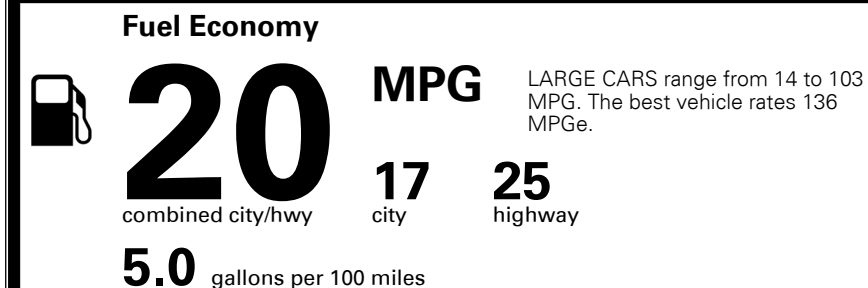

EXTERIOR

19" Alloy Wheels w/ Michelin Summer Tires
LED Taillights
Acoustic Front Side Windows
Front Door Handle Pocket Illumination

WARRANTY

10 Year/100,000 Mile Limited Powertrain Warranty
5 Year/60,000 Mile Limited Basic Warranty
5 Year/60,000 Mile Roadside Assistance
*Ask dealer for details

MANUFACTURER'S SUGGESTED RETAIL PRICE ▶

$ 50,300.00

COMPARE GT2 RWD FEATURES

Added to/in place of standard GT1 RWD features

- Nappa Leather Seat Trim
- Head-Up-Display
- Surround View Monitor
- Low Beam Assist-Dynamic (LBA-D)
- Front Passenger Seat w/ Power Lumbar Support
- Heated Rear Outboard Seats
- Smart Power Trunk
- Shift-by-Wire Gear Selector

Included
Included
Included
Included
Included
Included
Included
Included

ADDITIONAL INSTALLED EQUIPMENT:

(In addition to or in place of standard features)

- Ceramic Silver Paint
- Red Interior Color Package
- Rear Bumper Applique
- Carpeted Floor Mats for RWD Only
- Door Sill Applique

$495.00
Included
$80.00
$150.00
$110.00

MSRP INCLUDING OPTIONS

$ 51,135.00

INLAND FREIGHT AND HANDLING

$ 995.00

TOTAL MANUFACTURER'S SUGGESTED RETAIL PRICE ▶

$ 52,130.00

TOTAL ADDITIONAL WEIGHT: 8.6

#1 MASS MARKET BRAND IN
J.D. POWER INITIAL QUALITY,
5 YEARS IN A ROW.

GIVE IT EVERYTHING **KIA**

For J.D. Power 2019 award information, go to jdpower.com/awards for more details.

EPA DOT Fuel Economy and Environment

Gasoline Vehicle

You spend
$4,750
more in fuel costs
over 5 years
compared to the
average new vehicle.

Annual fuel cost
$2,450