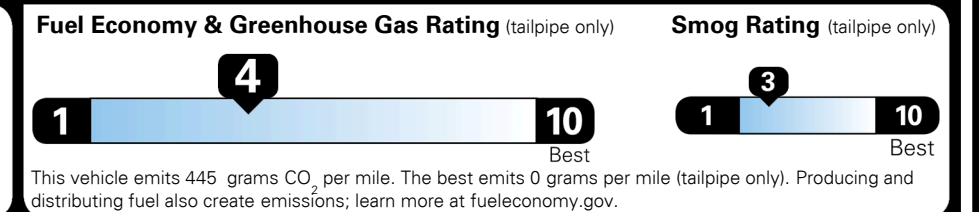

EPA DOT Fuel Economy and Environment

Gasoline Vehicle

Fuel Economy

20 MPG
combined city/hwy

17 MPG
city

25 MPG
highway

5.0 gallons per 100 miles

LARGE CARS range from 14 to 104 MPG. The best vehicle rates 136 MPGe.

You spend $4,250
more in fuel costs over 5 years compared to the average new vehicle.

Annual fuel cost $2,250