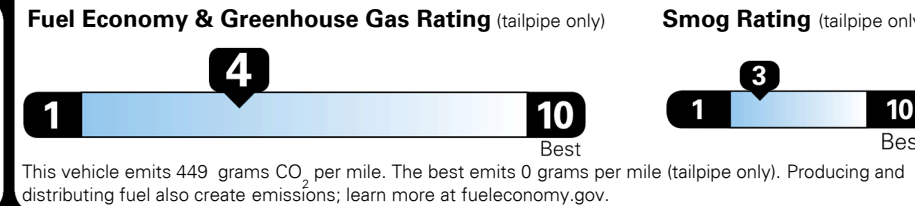

You spend $4,750 more in fuel costs over 5 years
compared to the average new vehicle.

Annual fuel cost $2,450