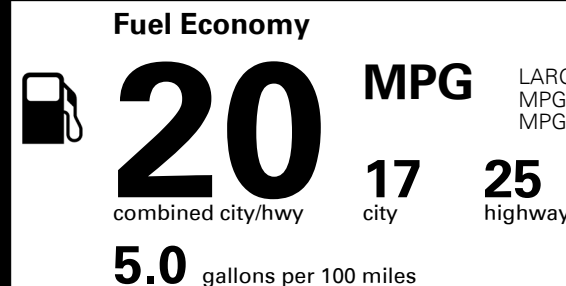

MSRP INCLUDING OPTIONS \$ 48,355.00

INLAND FREIGHT AND HANDLING \$ 995.00

TOTAL MANUFACTURER'S SUGGESTED RETAIL PRICE ▶ \$ 49,350.00

TOTAL ADDITIONAL WEIGHT: 9.8

EPA DOT Fuel Economy and Environment

Gasoline Vehicle

You spend \$4,750 more in fuel costs over 5 years
 compared to the average new vehicle.

Annual fuel cost \$2,450

Actual results will vary for many reasons, including driving conditions and how you drive and maintain your vehicle. The average new vehicle gets 27 MPG and costs \$7,500 to fuel over 5 years. Cost estimates are based on 15,000 miles per year at \$ 2.70 per gallon. MPGe is miles per gasoline gallon equivalent. Vehicle emissions are a significant cause of climate change and smog.