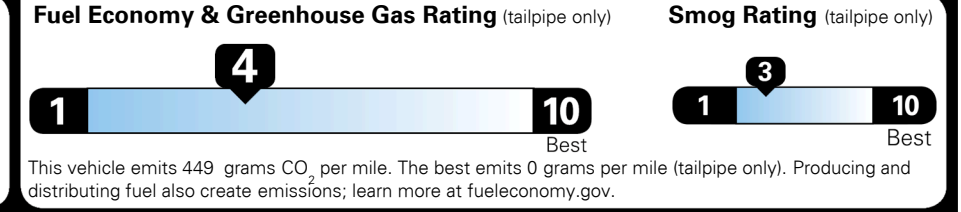

You spend $4,750 more in fuel costs over 5 years compared to the average new vehicle.

Annual fuel cost $2,450

fueleconomy.gov
Calculate personalized estimates and compare vehicles

Smartphone QR Code

GOVERNMENT 5-STAR SAFETY RATINGS

Overall Vehicle Score	Not Rated	
Based on the combined rating of frontal, side and rollover. Should ONLY be compared to other vehicles of similar size and weight.	Driver	Not Rated
Frontal Crash	Passenger	Not Rated
Based on the risk of injury in a frontal impact. Should ONLY be compared to other vehicles of similar size and weight.	Front seat	Not Rated
Side Crash	Rear seat	Not Rated
Star ratings based on the risk of injury in a side impact.	Rollover Not Rated	
Star ratings based on the risk of rollover in a single-vehicle crash.	Star ratings range from 1 to 5 stars (★★★★★) with 5 being the highest.	

PARTS CONTENT INFORMATION

FOR VEHICLES IN THIS CAR LINE U.S./CANADIAN PARTS CONTENT: 5 %

MAJOR SOURCES OF FOREIGN PARTS: KOREA: 90%

NOTE: PARTS CONTENT DOES NOT INCLUDE FINAL ASSEMBLY, DISTRIBUTION, OR OTHER NON-PARTS COSTS.

FOR THIS VEHICLE FINAL ASSEMBLY POINT: SOHARI, KOREA

TOTAL ADDITIONAL WEIGHT: 9.6