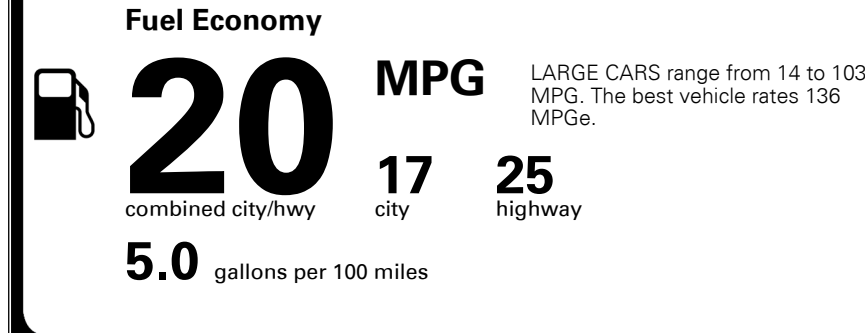

INLAND FREIGHT AND HANDLING \$ 1,035.00

TOTAL MANUFACTURER'S SUGGESTED RETAIL PRICE ▶ \$ 49,775.00

EPA DOT Fuel Economy and Environment

Gasoline Vehicle

You spend \$4,750 more in fuel costs over 5 years compared to the average new vehicle.