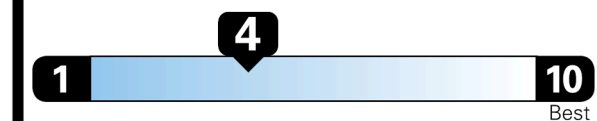

EPA DOT Fuel Economy and Environment

Gasoline Vehicle

You spend
\$4,750
more in fuel costs
over 5 years
compared to the
average new vehicle.

Annual fuel cost
\$2,450

Fuel Economy & Greenhouse Gas Rating (tailpipe only)