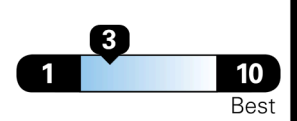

Smog Rating (tailpipe only)

This vehicle emits 449 grams CO₂ per mile. The best emits 0 grams per mile (tailpipe only). Producing and distributing fuel also create emissions; learn more at fuelconomy.gov.

Actual results will vary for many reasons, including driving conditions and how you drive and maintain your vehicle. The average new vehicle gets 27 MPG and costs $7,500 to fuel over 5 years. Cost estimates are based on 15,000 miles per year at $ 2.70 per gallon. MPGe is miles per gasoline gallon equivalent. Vehicle emissions are a significant cause of climate change and smog.

fuelconomy.gov

Calculate personalized estimates and compare vehicles