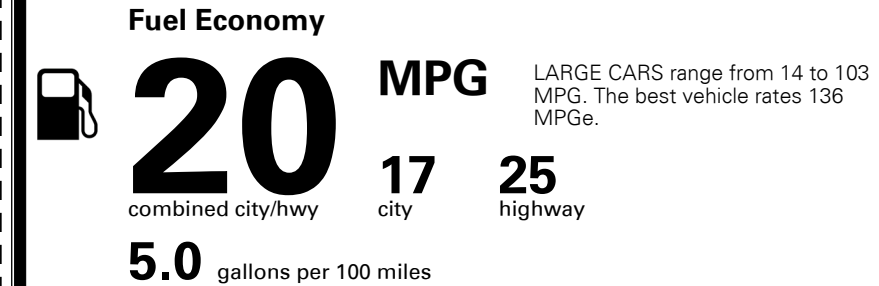

MSRP INCLUDING OPTIONS

INLAND FREIGHT AND HANDLING

TOTAL MANUFACTURER'S SUGGESTED RETAIL PRICE ▶

\$ 50,080.00

#1 MASS MARKET BRAND IN
J.D. POWER INITIAL QUALITY,
5 YEARS IN A ROW.

GIVE IT EVERYTHING KIA

For J.D. Power 2019 award information, go to jdpower.com/awards for more details.

EPA DOT Fuel Economy and Environment

Gasoline Vehicle

You spend
\$4,750
more in fuel costs
over 5 years
compared to the
average new vehicle.

Annual fuel cost
\$2,450

Fuel Economy & Greenhouse Gas Rating (tailpipe only)