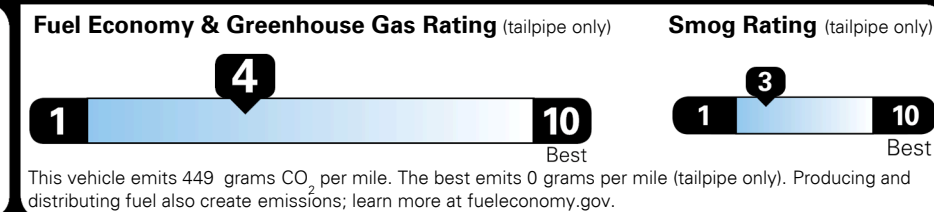

**You spend
$4,750
more in fuel costs
over 5 years**
compared to the average new vehicle.

**Annual fuel cost
$2,450**

Actual results will vary for many reasons, including driving conditions and how you drive and maintain your vehicle. The average new vehicle gets 27 MPG and costs $7,500 to fuel over 5 years. Cost estimates are based on 15,000 miles per year at $ 2.70 per gallon. MPGe is miles per gasoline gallon equivalent. Vehicle emissions are a significant cause of climate change and smog.

fuel economy.gov

Calculate personalized estimates and compare vehicles

GOVERNMENT 5-STAR SAFETY RATINGS

PARTS CONTENT INFORMATION

Overall Vehicle Score Not Rated

Based on the combined rating of frontal, side and rollover.
Should ONLY be compared to other vehicles of similar size and weight.

Frontal Crash	Driver	Not Rated
	Passenger	Not Rated

Based on the risk of injury in a frontal impact.
Should ONLY be compared to other vehicles of similar size and weight.

Side Crash	Front seat	Not Rated
	Rear seat	Not Rated

Star ratings based on the risk of injury in a side impact.

Rollover Not Rated

Star ratings based on the risk of rollover in a single-vehicle crash.

Star ratings range from 1 to 5 stars (★★★★★) with 5 being the highest.

Source: National Highway Traffic Safety Administration (NHTSA).

www.safercar.gov or 1-888-327-4236

Manufacturer's suggested retail price includes Manufacturer's recommended pre-delivery service. License and title fees, state and local taxes and other dealer installed options and accessories are not included in the manufacturer's suggested retail price.

FOR VEHICLES IN THIS CAR LINE U.S./CANADIAN PARTS CONTENT: 5 %

**MAJOR SOURCES OF FOREIGN PARTS:
KOREA: 90%**

NOTE: PARTS CONTENT DOES NOT INCLUDE FINAL ASSEMBLY, DISTRIBUTION, OR OTHER NON-PARTS COSTS.

**FOR THIS VEHICLE
FINAL ASSEMBLY POINT:
SOHARI, KOREA**

COUNTRY OF ORIGIN

ENGINE: KOREA
TRANSMISSION: KOREA

TOTAL ADDITIONAL WEIGHT: 9.7