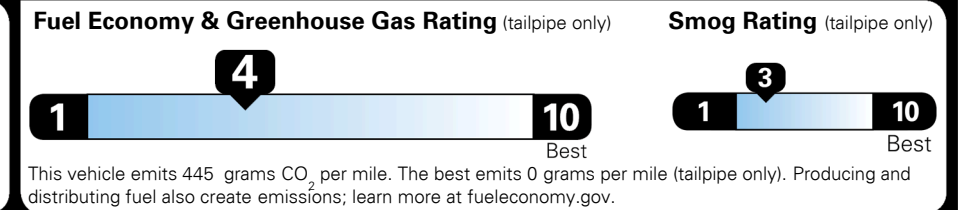

You spend
$4,250
more in fuel costs
over 5 years
compared to the
average new vehicle.

Annual fuel cost
$2,250

Actual results will vary for many reasons, including driving conditions and how you drive and maintain your vehicle. The average new vehicle gets 27 MPG and costs $7,000 to fuel over 5 years. Cost estimates are based on 15,000 miles per year at $ 2.55 per gallon. MPGe is miles per gasoline gallon equivalent. Vehicle emissions are a significant cause of climate change and smog.

fueleconomy.gov

Calculate personalized estimates and compare vehicles

GOVERNMENT 5-STAR SAFETY RATINGS

PARTS CONTENT INFORMATION

Overall Vehicle Score Not Rated

Based on the combined rating of frontal, side and rollover.
Should ONLY be compared to other vehicles of similar size and weight.

Frontal Driver Not Rated

Crash Passenger Not Rated

Based on the risk of injury in a frontal impact.
Should ONLY be compared to other vehicles of similar size and weight.

Side Front seat Not Rated

Crash Rear seat Not Rated

Star ratings based on the risk of injury in a side impact.

Rollover Not Rated

Star ratings based on the risk of rollover in a single-vehicle crash.

Star ratings range from 1 to 5 stars (★★★★★) with 5 being the highest.

Source: National Highway Traffic Safety Administration (NHTSA).

www.safercar.gov or 1-888-327-4236

Manufacturer's suggested retail price includes Manufacturer's recommended pre-delivery service. License and title fees, state and local taxes and other dealer installed options and accessories are not included in the manufacturer's suggested retail price.

FOR VEHICLES IN THIS CAR LINE U.S./CANADIAN PARTS CONTENT: 3 %

MAJOR SOURCES OF FOREIGN PARTS: KOREA: 88%

NOTE: PARTS CONTENT DOES NOT INCLUDE FINAL ASSEMBLY, DISTRIBUTION, OR OTHER NON-PARTS COSTS.

FOR THIS VEHICLE FINAL ASSEMBLY POINT: SOHARI, KOREA

COUNTRY OF ORIGIN

ENGINE: KOREA

TRANSMISSION: KOREA

TOTAL ADDITIONAL WEIGHT: 9.6