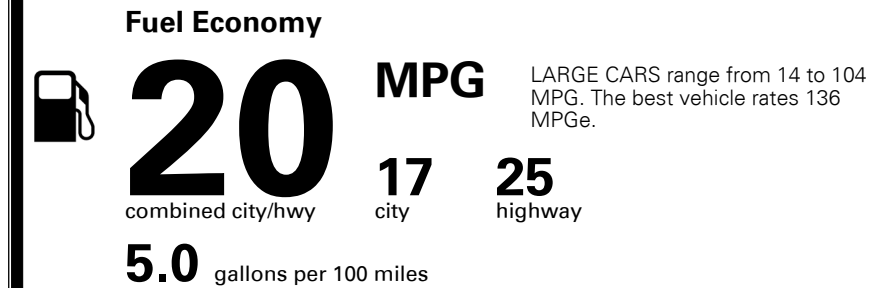

Included

Included

Included

Included

Included

EPA DOT Fuel Economy and Environment

Gasoline Vehicle

You spend
\$4,250
more in fuel costs
over 5 years
compared to the
average new vehicle.