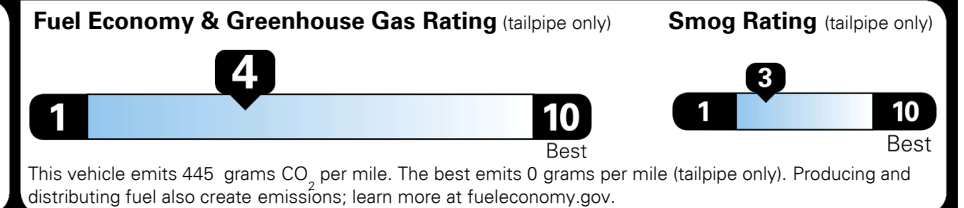

You spend
$4,250
more in fuel costs
over 5 years
compared to the
average new vehicle.

Annual fuel cost
$2,250

Actual results will vary for many reasons, including driving conditions and how you drive and maintain your vehicle. The average new vehicle gets 27 MPG and costs $7,000 to fuel over 5 years. Cost estimates are based on 15,000 miles per year at $ 2.55 per gallon. MPGe is miles per gasoline gallon equivalent. Vehicle emissions are a significant cause of climate change and smog.

fueleconomy.gov

Calculate personalized estimates and compare vehicles

GOVERNMENT 5-STAR SAFETY RATINGS

Overall Vehicle Score	Not Rated	
Based on the combined rating of frontal, side and rollover. Should ONLY be compared to other vehicles of similar size and weight.		
Frontal	Driver	Not Rated
Crash	Passenger	Not Rated
Based on the risk of injury in a frontal impact. Should ONLY be compared to other vehicles of similar size and weight.		
Side	Front seat	Not Rated
Crash	Rear seat	Not Rated
Star ratings based on the risk of injury in a side impact.		
Rollover	Not Rated	
Star ratings based on the risk of rollover in a single-vehicle crash.		

Star ratings range from 1 to 5 stars (★★★★★) with 5 being the highest.
Source: National Highway Traffic Safety Administration (NHTSA).
www.safercar.gov or 1-888-327-4236

Manufacturer's suggested retail price includes Manufacturer's recommended pre-delivery service. License and title fees, state and local taxes and other dealer installed options and accessories are not included in the manufacturer's suggested retail price.

PARTS CONTENT INFORMATION

FOR VEHICLES IN THIS CAR LINE U.S./CANADIAN PARTS CONTENT: 3 %

MAJOR SOURCES OF FOREIGN PARTS: KOREA: 88%

NOTE: PARTS CONTENT DOES NOT INCLUDE FINAL ASSEMBLY, DISTRIBUTION, OR OTHER NON-PARTS COSTS.

FOR THIS VEHICLE FINAL ASSEMBLY POINT: SOHARI, KOREA

COUNTRY OF ORIGIN

ENGINE: KOREA
TRANSMISSION: KOREA

TOTAL ADDITIONAL WEIGHT: 12.6