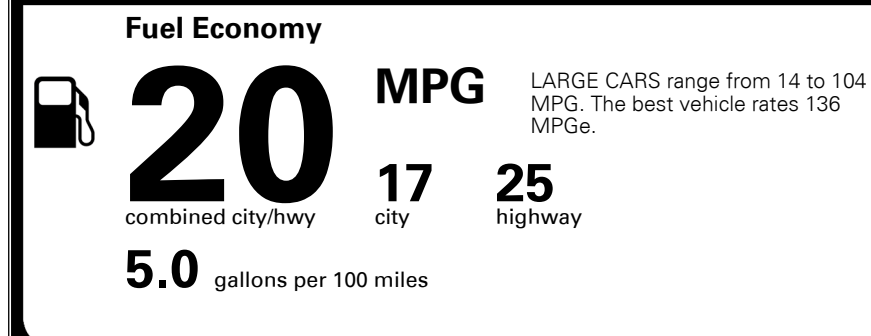

Included

Included

Included

\$75.00

\$150.00

\$ 46,625.00

\$ 995.00

\$ 47,620.00

EPA DOT Fuel Economy and Environment

Gasoline Vehicle

You spend
\$4,250
 more in fuel costs
 over 5 years
 compared to the
 average new vehicle.

Annual fuel cost
\$2,250

Actual results will vary for many reasons, including driving conditions and how you drive and maintain your vehicle. The average new vehicle gets 27 MPG and costs \$7,000 to fuel over 5 years. Cost estimates are based on 15,000 miles per year at \$ 2.55 per gallon. MPGe is miles per gasoline gallon equivalent. Vehicle emissions are a significant cause of climate change and smog.