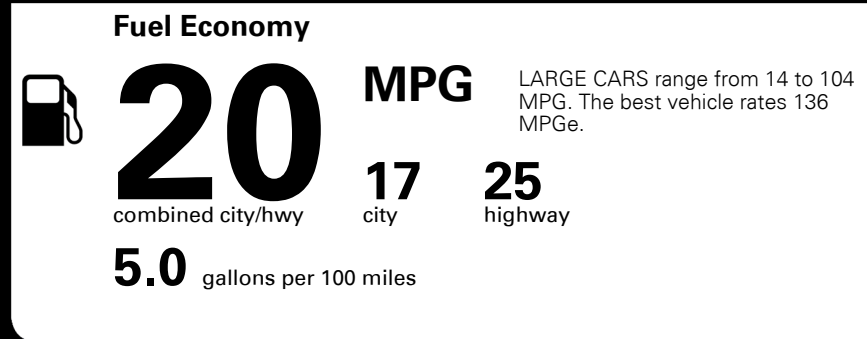

TOTAL ADDITIONAL WEIGHT: 16.8

EPA DOT Fuel Economy and Environment

Gasoline Vehicle

You spend \$4,250 more in fuel costs over 5 years
 compared to the average new vehicle.

Annual fuel cost \$2,250

Actual results will vary for many reasons, including driving conditions and how you drive and maintain your vehicle. The average new vehicle gets 27 MPG and costs \$7,000 to fuel over 5 years. Cost estimates are based on 15,000 miles per year at \$ 2.55 per gallon. MPGe is miles per gasoline gallon equivalent. Vehicle emissions are a significant cause of climate change and smog.