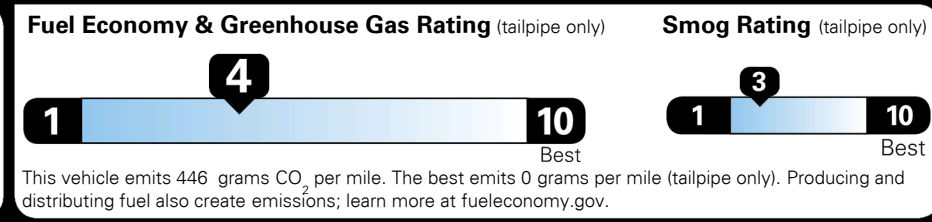

TOTAL ADDITIONAL WEIGHT: 16.8

EPA DOT Fuel Economy and Environment

Gasoline Vehicle

You spend \$4,250 more in fuel costs over 5 years
 compared to the average new vehicle.

Annual fuel cost \$2,250

Actual results will vary for many reasons, including driving conditions and how you drive and maintain your vehicle. The average new vehicle gets 27 MPG and costs \$7,000 to fuel over 5 years. Cost estimates are based on 15,000 miles per year at \$ 2.55 per gallon. MPGe is miles per gasoline gallon equivalent. Vehicle emissions are a significant cause of climate change and smog.