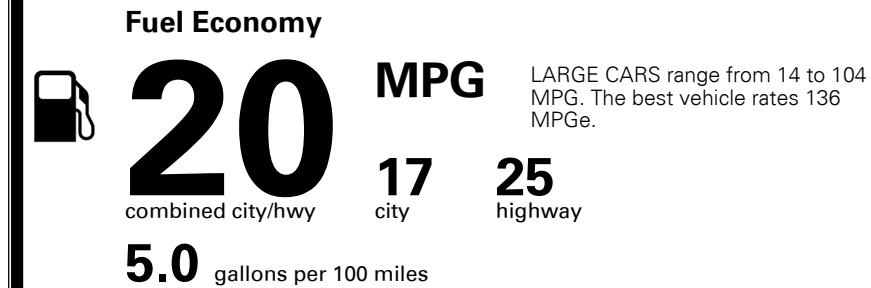

\$50.00

\$495.00

MSRP INCLUDING OPTIONS

\$ 47,095.00

INLAND FREIGHT AND HANDLING

\$ 995.00

TOTAL MANUFACTURER'S SUGGESTED RETAIL PRICE ▶

\$ 48,090.00

EPA DOT Fuel Economy and Environment

Gasoline Vehicle

You spend
\$4,250
 more in fuel costs
 over 5 years
 compared to the
 average new vehicle.

Annual fuel cost
\$2,250

Actual results will vary for many reasons, including driving conditions and how you drive and maintain your vehicle. The average new vehicle gets 27 MPG and costs \$7,000 to fuel over 5 years. Cost estimates are based on 15,000 miles per year at \$ 2.55 per gallon. MPGe is miles per gasoline gallon equivalent. Vehicle emissions are a significant cause of climate change and smog.