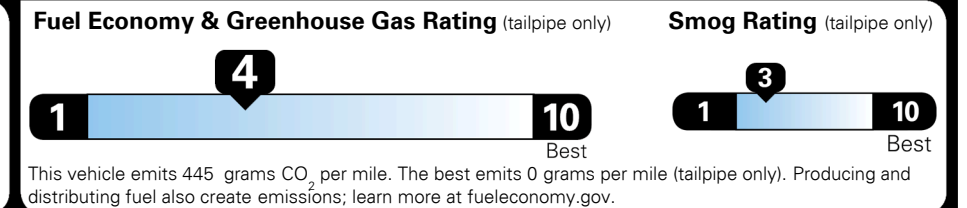

You spend
$4,250
more in fuel costs
over 5 years
compared to the
average new vehicle.

Annual fuel cost
$2,250

Actual results will vary for many reasons, including driving conditions and how you drive and maintain your vehicle. The average new vehicle gets 27 MPG and costs $7,000 to fuel over 5 years. Cost estimates are based on 15,000 miles per year at $ 2.55 per gallon. MPGe is miles per gasoline gallon equivalent. Vehicle emissions are a significant cause of climate change and smog.

fueleconomy.gov

Calculate personalized estimates and compare vehicles

GOVERNMENT 5-STAR SAFETY RATINGS

Overall Vehicle Score		Not Rated
Based on the combined rating of frontal, side and rollover. Should ONLY be compared to other vehicles of similar size and weight.		
Frontal	Driver	Not Rated
Crash	Passenger	Not Rated
Based on the risk of injury in a frontal impact. Should ONLY be compared to other vehicles of similar size and weight.		
Side	Front seat	Not Rated
Crash	Rear seat	Not Rated
Star ratings based on the risk of injury in a side impact.		
Rollover	Not Rated	
Star ratings based on the risk of rollover in a single-vehicle crash.		

Star ratings range from 1 to 5 stars (★★★★★) with 5 being the highest.
Source: National Highway Traffic Safety Administration (NHTSA).
www.safercar.gov or 1-888-327-4236

Manufacturer's suggested retail price includes Manufacturer's recommended pre-delivery service. License and title fees, state and local taxes and other dealer installed options and accessories are not included in the manufacturer's suggested retail price.

PARTS CONTENT INFORMATION

FOR VEHICLES IN THIS CAR LINE U.S./CANADIAN PARTS CONTENT: 3 %

MAJOR SOURCES OF FOREIGN PARTS: KOREA: 88%

NOTE: PARTS CONTENT DOES NOT INCLUDE FINAL ASSEMBLY, DISTRIBUTION, OR OTHER NON-PARTS COSTS.

FOR THIS VEHICLE FINAL ASSEMBLY POINT: SOHARI, KOREA

COUNTRY OF ORIGIN

ENGINE: KOREA
TRANSMISSION: KOREA

TOTAL ADDITIONAL WEIGHT: 10.0