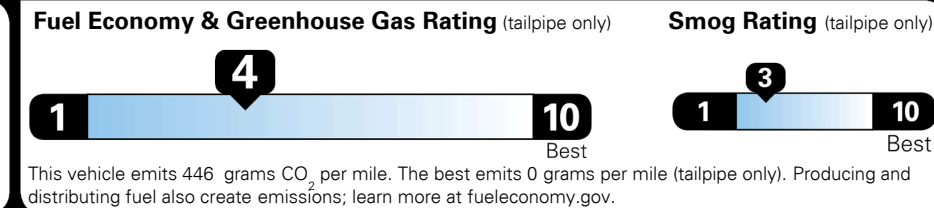

Actual results will vary for many reasons, including driving conditions and how you drive and maintain your vehicle. The average new vehicle gets 27 MPG and costs $7,000 to fuel over 5 years. Cost estimates are based on 15,000 miles per year at $ 2.55 per gallon. MPGe is miles per gasoline gallon equivalent. Vehicle emissions are a significant cause of climate change and smog.

fuel economy.gov

Calculate personalized estimates and compare vehicles

GOVERNMENT 5-STAR SAFETY RATINGS

Overall Vehicle Score   **Not Rated**

Based on the combined rating of frontal, side and rollover.
Should ONLY be compared to other vehicles of similar size and weight.

Frontal   Driver   **Not Rated**

Crash   Passenger   **Not Rated**

Based on the risk of injury in a frontal impact.
Should ONLY be compared to other vehicles of similar size and weight.

Side   Front seat   **Not Rated**

Crash   Rear seat   **Not Rated**

Star ratings based on the risk of injury in a side impact.

Rollover   **Not Rated**

Star ratings based on the risk of rollover in a single-vehicle crash.

Star ratings range from 1 to 5 stars (★★★★★) with 5 being the highest.

Source: National Highway Traffic Safety Administration (NHTSA).

www.safercar.gov or 1-888-327-4236

Manufacturer's suggested retail price includes Manufacturer's recommended pre-delivery service. License and title fees, state and local taxes and other dealer installed options and accessories are not included in the manufacturer's suggested retail price.

PARTS CONTENT INFORMATION

FOR VEHICLES IN THIS CAR
LINE U.S./CANADIAN
PARTS CONTENT: 3 %

MAJOR SOURCES OF
FOREIGN PARTS:
KOREA: 88%

NOTE: PARTS CONTENT DOES
NOT INCLUDE FINAL ASSEMBLY,
DISTRIBUTION, OR OTHER
NON-PARTS COSTS.

FOR THIS VEHICLE
FINAL ASSEMBLY POINT:
SOHARI, KOREA

COUNTRY OF ORIGIN

ENGINE: KOREA

TRANSMISSION: KOREA