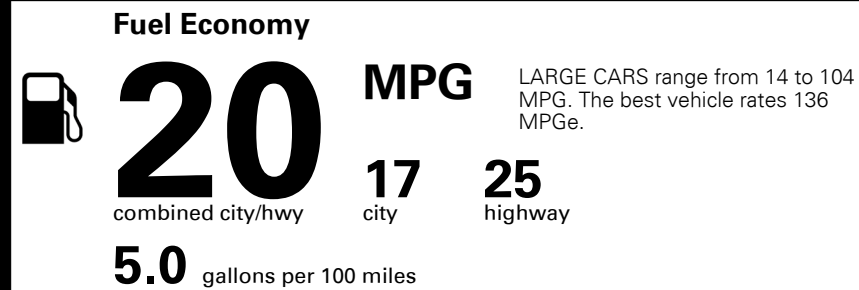

Gasoline Vehicle

You spend
\$4,250
 more in fuel costs
 over 5 years
 compared to the
 average new vehicle.

Annual fuel cost
\$2,250

Actual results will vary for many reasons, including driving conditions and how you drive and maintain your vehicle. The average new vehicle gets 27 MPG and costs \$7,000 to fuel over 5 years. Cost estimates are based on 15,000 miles per year at \$ 2.55 per gallon. MPGe is miles per gasoline gallon equivalent. Vehicle emissions are a significant cause of climate change and smog.