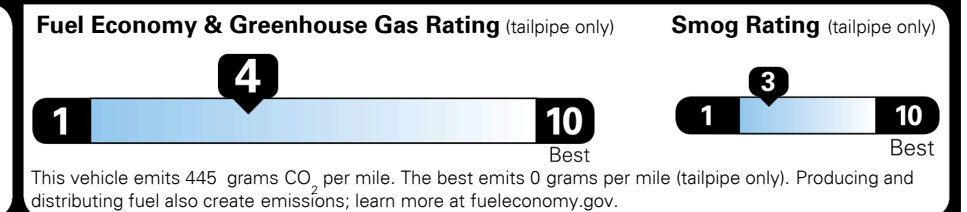

You spend
$4,250
more in fuel costs
over 5 years
compared to the
average new vehicle.

Annual fuel cost
$2,250

Actual results will vary for many reasons, including driving conditions and how you drive and maintain your vehicle. The average new vehicle gets 27 MPG and costs $7,000 to fuel over 5 years. Cost estimates are based on 15,000 miles per year at $ 2.55 per gallon. MPGe is miles per gasoline gallon equivalent. Vehicle emissions are a significant cause of climate change and smog.

fueleconomy.gov

Calculate personalized estimates and compare vehicles

GOVERNMENT 5-STAR SAFETY RATINGS

Overall Vehicle Score	Not Rated	
Based on the combined rating of frontal, side and rollover. Should ONLY be compared to other vehicles of similar size and weight.		
Frontal	Driver	Not Rated
Crash	Passenger	Not Rated
Based on the risk of injury in a frontal impact. Should ONLY be compared to other vehicles of similar size and weight.		
Side	Front seat	Not Rated
Crash	Rear seat	Not Rated
Star ratings based on the risk of injury in a side impact.		
Rollover	Not Rated	
Star ratings based on the risk of rollover in a single-vehicle crash.		

Star ratings range from 1 to 5 stars (★★★★★) with 5 being the highest.
Source: National Highway Traffic Safety Administration (NHTSA).
www.safercar.gov or 1-888-327-4236

Manufacturer's suggested retail price includes Manufacturer's recommended pre-delivery service. License and title fees, state and local taxes and other dealer installed options and accessories are not included in the manufacturer's suggested retail price.

PARTS CONTENT INFORMATION

FOR VEHICLES IN THIS CAR LINE U.S./CANADIAN PARTS CONTENT: 3 %

MAJOR SOURCES OF FOREIGN PARTS:
KOREA: 88%

NOTE: PARTS CONTENT DOES NOT INCLUDE FINAL ASSEMBLY, DISTRIBUTION, OR OTHER NON-PARTS COSTS.

FOR THIS VEHICLE
FINAL ASSEMBLY POINT:
SOHARI, KOREA

COUNTRY OF ORIGIN
ENGINE: KOREA
TRANSMISSION: KOREA

TOTAL ADDITIONAL WEIGHT: 8.4