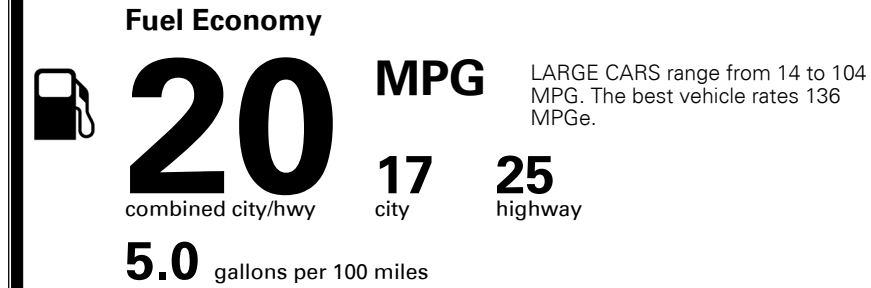

Included

Included

Included

Included

EPA DOT Fuel Economy and Environment

Gasoline Vehicle

You spend
\$4,250
 more in fuel costs
 over 5 years
 compared to the
 average new vehicle.

Annual fuel cost
\$2,250