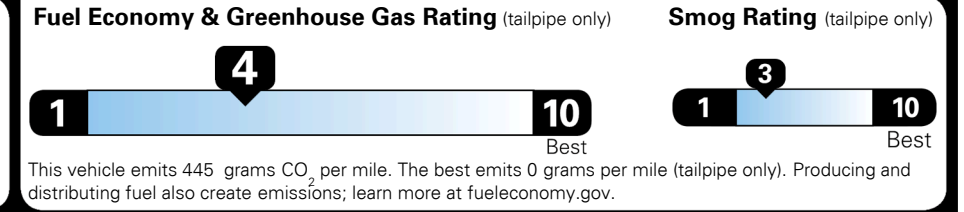

Included

Included

Included

Included

EPA DOT Fuel Economy and Environment

Gasoline Vehicle

You spend
\$4,250
 more in fuel costs
 over 5 years
 compared to the
 average new vehicle.

Annual fuel cost
\$2,250