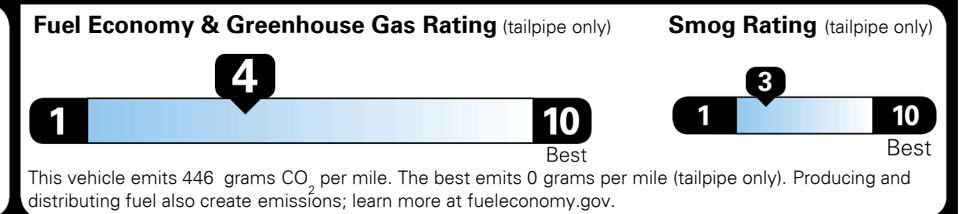

MSRP INCLUDING OPTIONS

INLAND FREIGHT AND HANDLING

**TOTAL MANUFACTURER'S SUGGESTED RETAIL PRICE ▶ \$ 45,325.00**

### EPA DOT Fuel Economy and Environment

Gasoline Vehicle

You spend  
**\$4,250**  
 more in fuel costs  
 over 5 years  
 compared to the  
 average new vehicle.

Annual fuel cost  
**\$2,250**

Actual results will vary for many reasons, including driving conditions and how you drive and maintain your vehicle. The average new vehicle gets 27 MPG and costs \$7,000 to fuel over 5 years. Cost estimates are based on 15,000 miles per year at \$ 2.55 per gallon. MPGe is miles per gasoline gallon equivalent. Vehicle emissions are a significant cause of climate change and smog.