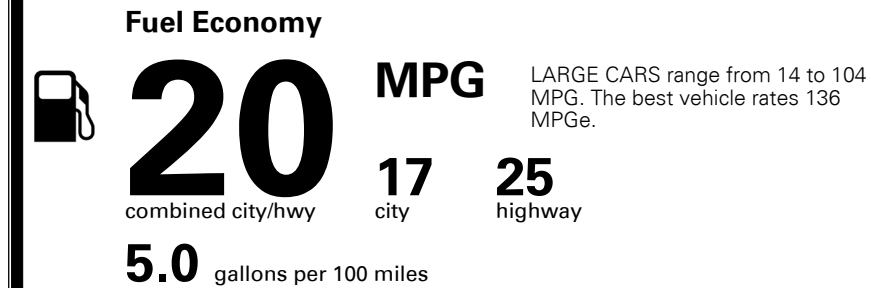

MSRP INCLUDING OPTIONS

INLAND FREIGHT AND HANDLING

**TOTAL MANUFACTURER'S SUGGESTED RETAIL PRICE ▶ \$ 45,325.00**

### EPA DOT Fuel Economy and Environment

Gasoline Vehicle

You spend  
**\$4,250**  
 more in fuel costs  
 over 5 years  
 compared to the  
 average new vehicle.

Annual fuel cost  
**\$2,250**

Actual results will vary for many reasons, including driving conditions and how you drive and maintain your vehicle. The average new vehicle gets 27 MPG and costs \$7,000 to fuel over 5 years. Cost estimates are based on 15,000 miles per year at \$ 2.55 per gallon. MPGe is miles per gasoline gallon equivalent. Vehicle emissions are a significant cause of climate change and smog.