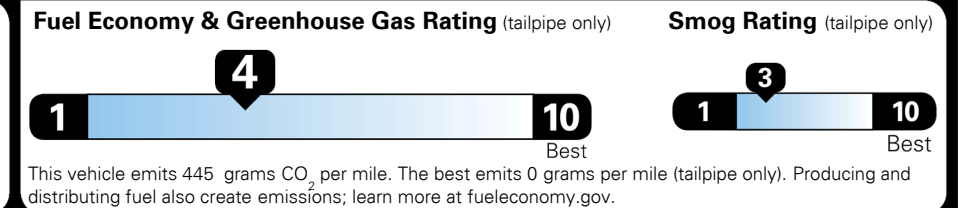

Actual results will vary for many reasons, including driving conditions and how you drive and maintain your vehicle. The average new vehicle gets 27 MPG and costs $7,000 to fuel over 5 years. Cost estimates are based on 15,000 miles per year at $ 2.55 per gallon. MPGe is miles per gasoline gallon equivalent. Vehicle emissions are a significant cause of climate change and smog.

fuel economy.gov

Calculate personalized estimates and compare vehicles

GOVERNMENT 5-STAR SAFETY RATINGS

Overall Vehicle Score		Not Rated
Based on the combined rating of frontal, side and rollover. Should ONLY be compared to other vehicles of similar size and weight.		
Frontal	Driver	Not Rated
Crash	Passenger	Not Rated
Based on the risk of injury in a frontal impact. Should ONLY be compared to other vehicles of similar size and weight.		
Side	Front seat	Not Rated
Crash	Rear seat	Not Rated
Star ratings based on the risk of injury in a side impact.		
Rollover		Not Rated
Star ratings based on the risk of rollover in a single-vehicle crash.		

Star ratings range from 1 to 5 stars (★★★★★) with 5 being the highest.
Source: National Highway Traffic Safety Administration (NHTSA).
www.safercar.gov or 1-888-327-4236

Manufacturer's suggested retail price includes Manufacturer's recommended pre-delivery service. License and title fees, state and local taxes and other dealer installed options and accessories are not included in the manufacturer's suggested retail price.

PARTS CONTENT INFORMATION

FOR VEHICLES IN THIS CAR LINE U.S./CANADIAN PARTS CONTENT: 3 %

MAJOR SOURCES OF FOREIGN PARTS:
KOREA: 88%

NOTE: PARTS CONTENT DOES NOT INCLUDE FINAL ASSEMBLY, DISTRIBUTION, OR OTHER NON-PARTS COSTS.

FOR THIS VEHICLE FINAL ASSEMBLY POINT:
SOHARI, KOREA

COUNTRY OF ORIGIN

ENGINE: KOREA
TRANSMISSION: KOREA