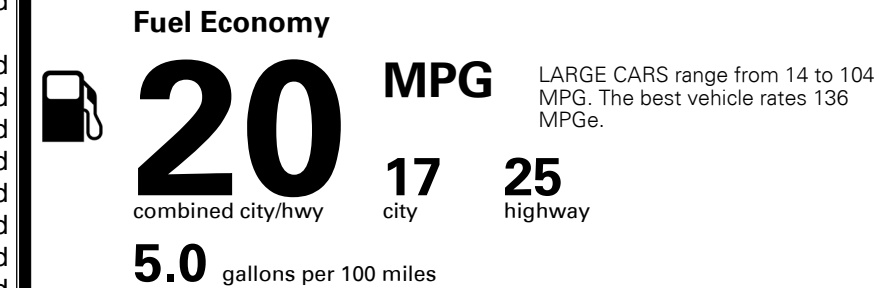

\$ 48,090.00

TOTAL ADDITIONAL WEIGHT: 10.0

EPA DOT Fuel Economy and Environment

Gasoline Vehicle

You spend
\$4,250
 more in fuel costs
 over 5 years
 compared to the
 average new vehicle.

Annual fuel cost
\$2,250