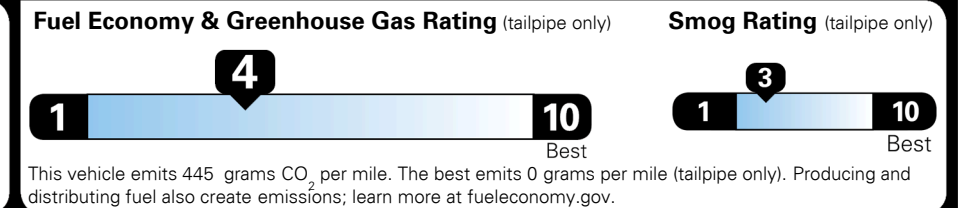

\$ 48,090.00

TOTAL ADDITIONAL WEIGHT: 10.0

EPA DOT Fuel Economy and Environment

Gasoline Vehicle

You spend
\$4,250
 more in fuel costs
 over 5 years
 compared to the
 average new vehicle.

Annual fuel cost
\$2,250