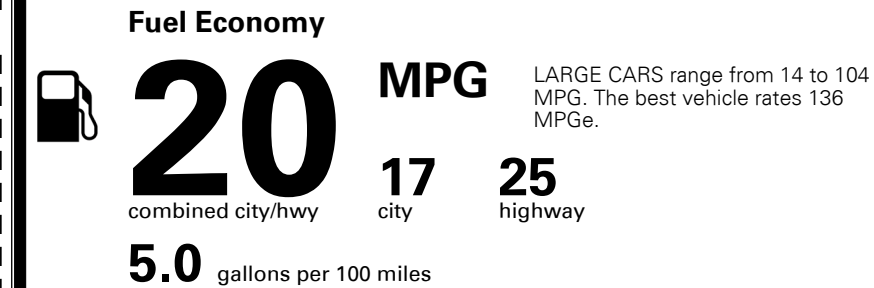

\$75.00
 \$150.00

MSRP INCLUDING OPTIONS

\$ 46,625.00

INLAND FREIGHT AND HANDLING

\$ 995.00

TOTAL MANUFACTURER'S SUGGESTED RETAIL PRICE ▶

\$ 47,620.00

#1 MASS MARKET BRAND IN
 J.D. POWER INITIAL QUALITY,
 5 YEARS IN A ROW.

GIVE IT EVERYTHING

For J.D. Power 2019 award information, go to jdpower.com/awards for more details.

EPA DOT Fuel Economy and Environment

Gasoline Vehicle

You spend
\$4,250
 more in fuel costs
 over 5 years
 compared to the
 average new vehicle.