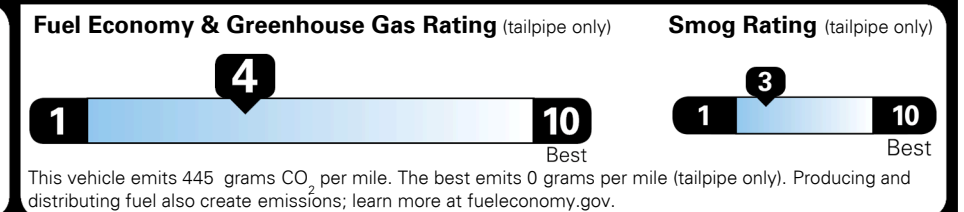

Actual results will vary for many reasons, including driving conditions and how you drive and maintain your vehicle. The average new vehicle gets 27 MPG and costs $7,000 to fuel over 5 years. Cost estimates are based on 15,000 miles per year at $ 2.55 per gallon. MPGe is miles per gasoline gallon equivalent. Vehicle emissions are a significant cause of climate change and smog.

fuelconomy.gov

Calculate personalized estimates and compare vehicles

GOVERNMENT 5-STAR SAFETY RATINGS

Overall Vehicle Score		
Not Rated		
Based on the combined rating of frontal, side and rollover. Should ONLY be compared to other vehicles of similar size and weight.		
Frontal	Driver	Not Rated
Crash	Passenger	Not Rated
Based on the risk of injury in a frontal impact. Should ONLY be compared to other vehicles of similar size and weight.		
Side	Front seat	Not Rated
Crash	Rear seat	Not Rated
Star ratings based on the risk of injury in a side impact.		
Rollover	Not Rated	
Star ratings based on the risk of rollover in a single-vehicle crash.		

Star ratings range from 1 to 5 stars (★★★★★) with 5 being the highest.
Source: National Highway Traffic Safety Administration (NHTSA).
www.safercar.gov or 1-888-327-4236

Manufacturer's suggested retail price includes Manufacturer's recommended pre-delivery service. License and title fees, state and local taxes and other dealer installed options and accessories are not included in the manufacturer's suggested retail price.

PARTS CONTENT INFORMATION

FOR VEHICLES IN THIS CAR LINE U.S./CANADIAN PARTS CONTENT: 3 %

MAJOR SOURCES OF FOREIGN PARTS:
KOREA: 88%

NOTE: PARTS CONTENT DOES NOT INCLUDE FINAL ASSEMBLY, DISTRIBUTION, OR OTHER NON-PARTS COSTS.

FOR THIS VEHICLE FINAL ASSEMBLY POINT:
SOHARI, KOREA

COUNTRY OF ORIGIN
ENGINE: KOREA
TRANSMISSION: KOREA