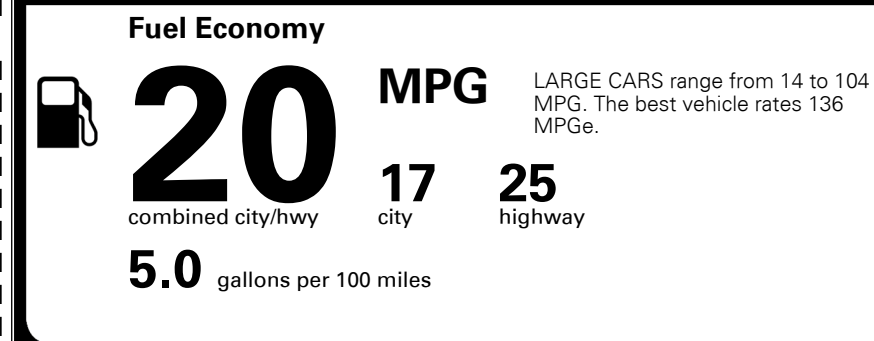

\$ 995.00

\$ 45,325.00

EPA DOT Fuel Economy and Environment

Gasoline Vehicle

You spend
\$4,250
 more in fuel costs
 over 5 years
 compared to the
 average new vehicle.

Annual fuel cost
\$2,250

Actual results will vary for many reasons, including driving conditions and how you drive and maintain your vehicle. The average new vehicle gets 27 MPG and costs \$7,000 to fuel over 5 years. Cost estimates are based on 15,000 miles per year at \$ 2.55 per gallon. MPGe is miles per gasoline gallon equivalent. Vehicle emissions are a significant cause of climate change and smog.