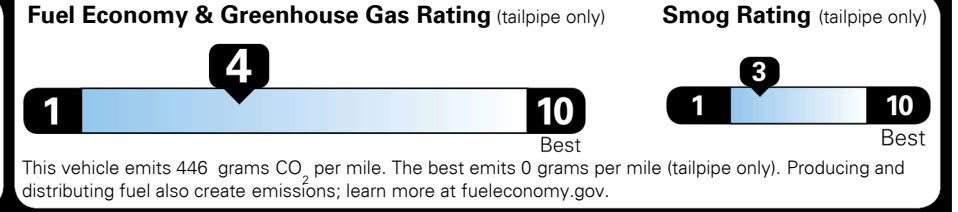

\$ 995.00

\$ 45,325.00

EPA DOT Fuel Economy and Environment

Gasoline Vehicle

You spend
\$4,250
 more in fuel costs
 over 5 years
 compared to the
 average new vehicle.

Annual fuel cost
\$2,250

Actual results will vary for many reasons, including driving conditions and how you drive and maintain your vehicle. The average new vehicle gets 27 MPG and costs \$7,000 to fuel over 5 years. Cost estimates are based on 15,000 miles per year at \$ 2.55 per gallon. MPGe is miles per gasoline gallon equivalent. Vehicle emissions are a significant cause of climate change and smog.