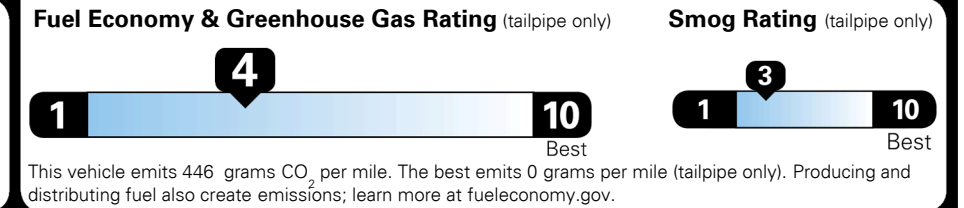

You spend
$4,250
more in fuel costs
over 5 years
compared to the
average new vehicle.

Annual fuel cost
$2,250

Actual results will vary for many reasons, including driving conditions and how you drive and maintain your vehicle. The average new vehicle gets 27 MPG and costs $7,000 to fuel over 5 years. Cost estimates are based on 15,000 miles per year at $ 2.55 per gallon. MPGe is miles per gasoline gallon equivalent. Vehicle emissions are a significant cause of climate change and smog.

fuel economy.gov

Calculate personalized estimates and compare vehicles

GOVERNMENT 5-STAR SAFETY RATINGS

Overall Vehicle Score		Not Rated
Based on the combined rating of frontal, side and rollover. Should ONLY be compared to other vehicles of similar size and weight.		
Frontal	Driver	Not Rated
Crash	Passenger	Not Rated
Based on the risk of injury in a frontal impact. Should ONLY be compared to other vehicles of similar size and weight.		
Side	Front seat	Not Rated
Crash	Rear seat	Not Rated
Star ratings based on the risk of injury in a side impact.		
Rollover		Not Rated
Star ratings based on the risk of rollover in a single-vehicle crash.		

Star ratings range from 1 to 5 stars (★★★★★) with 5 being the highest.
Source: National Highway Traffic Safety Administration (NHTSA).
www.safercar.gov or 1-888-327-4236

Manufacturer's suggested retail price includes Manufacturer's recommended pre-delivery service. License and title fees, state and local taxes and other dealer installed options and accessories are not included in the manufacturer's suggested retail price.

PARTS CONTENT INFORMATION

FOR VEHICLES IN THIS CAR LINE U.S./CANADIAN PARTS CONTENT: 3 %

MAJOR SOURCES OF FOREIGN PARTS: KOREA: 88%

NOTE: PARTS CONTENT DOES NOT INCLUDE FINAL ASSEMBLY, DISTRIBUTION, OR OTHER NON-PARTS COSTS.

FOR THIS VEHICLE FINAL ASSEMBLY POINT: SOHARI, KOREA

COUNTRY OF ORIGIN

ENGINE: KOREA

TRANSMISSION: KOREA

TOTAL ADDITIONAL WEIGHT: 8.5