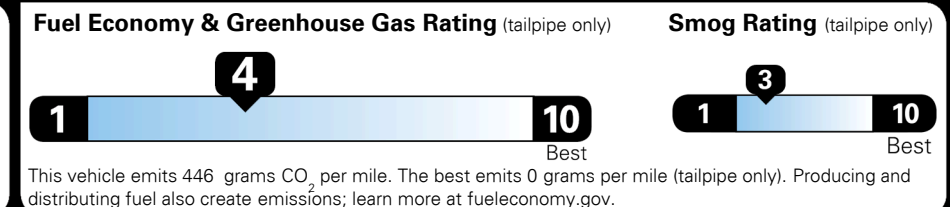

You spend
$4,250
more in fuel costs
over 5 years
compared to the
average new vehicle.

Annual fuel cost
$2,250

Actual results will vary for many reasons, including driving conditions and how you drive and maintain your vehicle. The average new vehicle gets 27 MPG and costs $7,000 to fuel over 5 years. Cost estimates are based on 15,000 miles per year at $ 2.55 per gallon. MPGe is miles per gasoline gallon equivalent. Vehicle emissions are a significant cause of climate change and smog.

fueleconomy.gov

Calculate personalized estimates and compare vehicles

GOVERNMENT 5-STAR SAFETY RATINGS

Overall Vehicle Score		Not Rated
Based on the combined rating of frontal, side and rollover. Should ONLY be compared to other vehicles of similar size and weight.		
Frontal	Driver	Not Rated
Crash	Passenger	Not Rated
Based on the risk of injury in a frontal impact. Should ONLY be compared to other vehicles of similar size and weight.		
Side	Front seat	Not Rated
Crash	Rear seat	Not Rated
Star ratings based on the risk of injury in a side impact.		
Rollover		Not Rated
Star ratings based on the risk of rollover in a single-vehicle crash.		

Star ratings range from 1 to 5 stars (★★★★★) with 5 being the highest.
Source: National Highway Traffic Safety Administration (NHTSA).
www.safercar.gov or 1-888-327-4236

Manufacturer's suggested retail price includes Manufacturer's recommended pre-delivery service. License and title fees, state and local taxes and other dealer installed options and accessories are not included in the manufacturer's suggested retail price.

PARTS CONTENT INFORMATION

FOR VEHICLES IN THIS CAR LINE U.S./CANADIAN PARTS CONTENT: 3 %

MAJOR SOURCES OF FOREIGN PARTS: KOREA: 88%

NOTE: PARTS CONTENT DOES NOT INCLUDE FINAL ASSEMBLY, DISTRIBUTION, OR OTHER NON-PARTS COSTS.

FOR THIS VEHICLE FINAL ASSEMBLY POINT: SOHARI, KOREA

COUNTRY OF ORIGIN

ENGINE: KOREA
TRANSMISSION: KOREA

TOTAL ADDITIONAL WEIGHT: 16.8