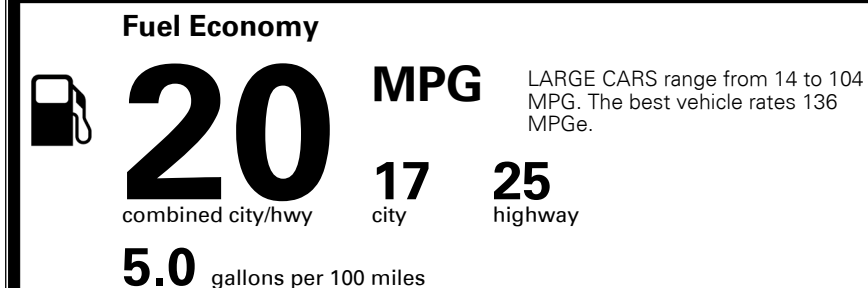

EXTERIOR

Auto-On / Off LED Headlights
Acoustic Front Side Windows
Heated Outside Mirrors
LED Taillights

WARRANTY

10 Year/100,000 Mile Limited Powertrain Warranty
5 Year/60,000 Mile Limited Basic Warranty
5 Year/60,000 Mile Roadside Assistance
*Ask dealer for details

MANUFACTURER'S SUGGESTED RETAIL PRICE ▶

$ 44,000.00

COMPARE STINGER GTS RWD FEATURES
Added to/in place of standard Stinger GT RWD features

- Power Sunroof
- Navigation System w/ 8" Touchscreen
- Harman Kardon Premium Audio w/ Clari-Fi
- Wireless Phone Charger
- Premium Headliner
- Alcantara® Steering Wheel
- Alcantara® Center Armrest
- Carbon Fiber Mirror Caps
- Carbon Fiber Radiator Grill Surround
- Carbon Fiber Side Fender Vents

Included
Included
Included
Included
Included
Included
Included
Included
Included
Included
Included

ADDITIONAL INSTALLED EQUIPMENT:
(In addition to or in place of standard features)
Cargo Mat
Carpeted Floor Mats for RWD Only
Wheel Lock for 19" Wheels Only

$125.00
$150.00
$55.00

MSRP INCLUDING OPTIONS

$ 44,330.00

INLAND FREIGHT AND HANDLING

$ 995.00

TOTAL MANUFACTURER'S SUGGESTED RETAIL PRICE ▶

$ 45,325.00

EPA DOT Fuel Economy and Environment

Gasoline Vehicle

You spend
$4,250
more in fuel costs
over 5 years
compared to the
average new vehicle.

Annual fuel cost
$2,250