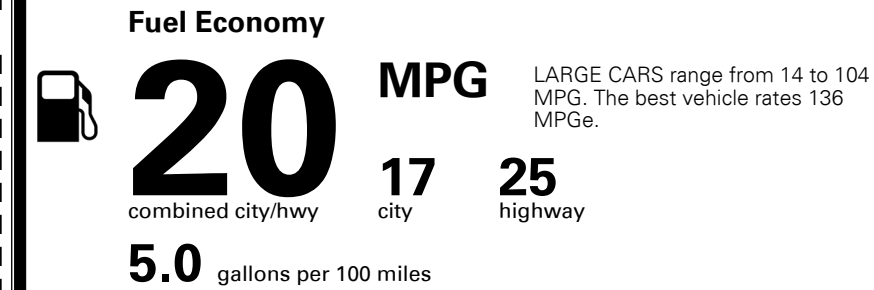

EXTERIOR

Auto-On / Off LED Headlights
Acoustic Front Side Windows
Heated Outside Mirrors
LED Taillights

WARRANTY

10 Year/100,000 Mile Limited Powertrain Warranty
5 Year/60,000 Mile Limited Basic Warranty
5 Year/60,000 Mile Roadside Assistance
*Ask dealer for details

MANUFACTURER'S SUGGESTED RETAIL PRICE ▶

$ 44,000.00

COMPARE STINGER GTS RWD FEATURES
Added to/in place of standard Stinger GT RWD features

- Power Sunroof
- Navigation System w/ 8" Touchscreen
- Harman Kardon Premium Audio w/ Clari-Fi
- Wireless Phone Charger
- Premium Headliner
- Alcantara® Steering Wheel
- Alcantara® Center Armrest
- Carbon Fiber Mirror Caps
- Carbon Fiber Radiator Grill Surround
- Carbon Fiber Side Fender Vents

Included
Included
Included
Included
Included
Included
Included
Included
Included
Included
Included

ADDITIONAL INSTALLED EQUIPMENT:
(In addition to or in place of standard features)
Cargo Mat
Carpeted Floor Mats for RWD Only
Auto-Dimming Mirror w/HomeLink™ & Compass
Puddle Lights

$125.00
$150.00
$350.00
$285.00

MSRP INCLUDING OPTIONS

$ 44,910.00

INLAND FREIGHT AND HANDLING

$ 995.00

TOTAL MANUFACTURER'S SUGGESTED RETAIL PRICE ▶

$ 45,905.00

TOTAL ADDITIONAL WEIGHT: 19.1

#1 MASS MARKET BRAND IN
J.D. POWER INITIAL QUALITY,
5 YEARS IN A ROW.

GIVE IT EVERYTHING

For J.D. Power 2019 award information, go to jdpower.com/awards for more details.

EPA DOT Fuel Economy and Environment

Gasoline Vehicle

You spend
$4,250
more in fuel costs
over 5 years
compared to the
average new vehicle.

Annual fuel cost
$2,250