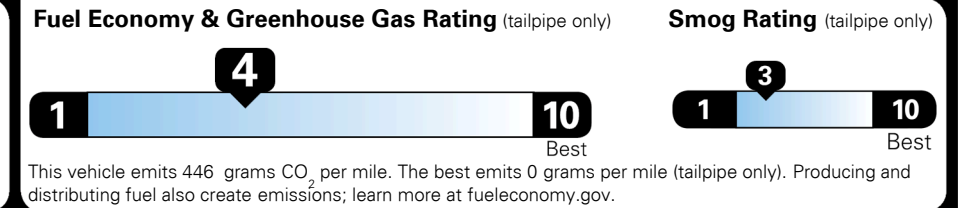

Actual results will vary for many reasons, including driving conditions and how you drive and maintain your vehicle. The average new vehicle gets 27 MPG and costs $7,000 to fuel over 5 years. Cost estimates are based on 15,000 miles per year at $ 2.55 per gallon. MPGe is miles per gasoline gallon equivalent. Vehicle emissions are a significant cause of climate change and smog.

fuel economy.gov

Calculate personalized estimates and compare vehicles

GOVERNMENT 5-STAR SAFETY RATINGS

Overall Vehicle Score		Not Rated
Based on the combined rating of frontal, side and rollover. Should ONLY be compared to other vehicles of similar size and weight.		
Frontal	Driver	Not Rated
Crash	Passenger	Not Rated
Based on the risk of injury in a frontal impact. Should ONLY be compared to other vehicles of similar size and weight.		
Side	Front seat	Not Rated
Crash	Rear seat	Not Rated
Star ratings based on the risk of injury in a side impact.		
Rollover		Not Rated
Star ratings based on the risk of rollover in a single-vehicle crash.		

Star ratings range from 1 to 5 stars (★★★★★) with 5 being the highest.
Source: National Highway Traffic Safety Administration (NHTSA).
www.safercar.gov or 1-888-327-4236

Manufacturer's suggested retail price includes Manufacturer's recommended pre-delivery service. License and title fees, state and local taxes and other dealer installed options and accessories are not included in the manufacturer's suggested retail price.

PARTS CONTENT INFORMATION

FOR VEHICLES IN THIS CAR LINE U.S./CANADIAN PARTS CONTENT: 3 %

MAJOR SOURCES OF FOREIGN PARTS: KOREA: 88%

NOTE: PARTS CONTENT DOES NOT INCLUDE FINAL ASSEMBLY, DISTRIBUTION, OR OTHER NON-PARTS COSTS.

FOR THIS VEHICLE FINAL ASSEMBLY POINT: SOHARI, KOREA

COUNTRY OF ORIGIN
ENGINE: KOREA
TRANSMISSION: KOREA