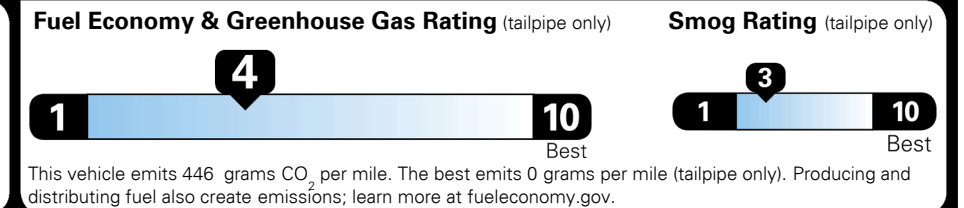

You spend
$4,250
more in fuel costs
over 5 years
compared to the
average new vehicle.

Annual fuel cost
$2,250

Actual results will vary for many reasons, including driving conditions and how you drive and maintain your vehicle. The average new vehicle gets 27 MPG and costs $7,000 to fuel over 5 years. Cost estimates are based on 15,000 miles per year at $ 2.55 per gallon. MPGe is miles per gasoline gallon equivalent. Vehicle emissions are a significant cause of climate change and smog.

fuel economy.gov

Calculate personalized estimates and compare vehicles

GOVERNMENT 5-STAR SAFETY RATINGS

Overall Vehicle Score		Not Rated
Based on the combined rating of frontal, side and rollover. Should ONLY be compared to other vehicles of similar size and weight.		
Frontal	Driver	Not Rated
Crash	Passenger	Not Rated
Based on the risk of injury in a frontal impact. Should ONLY be compared to other vehicles of similar size and weight.		
Side	Front seat	Not Rated
Crash	Rear seat	Not Rated
Star ratings based on the risk of injury in a side impact.		
Rollover		Not Rated
Star ratings based on the risk of rollover in a single-vehicle crash.		

Star ratings range from 1 to 5 stars (★★★★★) with 5 being the highest.
Source: National Highway Traffic Safety Administration (NHTSA).
www.safercar.gov or 1-888-327-4236

Manufacturer's suggested retail price includes Manufacturer's recommended pre-delivery service. License and title fees, state and local taxes and other dealer installed options and accessories are not included in the manufacturer's suggested retail price.

PARTS CONTENT INFORMATION

FOR VEHICLES IN THIS CAR LINE U.S./CANADIAN PARTS CONTENT: 3 %

MAJOR SOURCES OF FOREIGN PARTS: KOREA: 88%

NOTE: PARTS CONTENT DOES NOT INCLUDE FINAL ASSEMBLY, DISTRIBUTION, OR OTHER NON-PARTS COSTS.

FOR THIS VEHICLE FINAL ASSEMBLY POINT: SOHARI, KOREA

COUNTRY OF ORIGIN

ENGINE: KOREA
TRANSMISSION: KOREA

TOTAL ADDITIONAL WEIGHT: 11.6