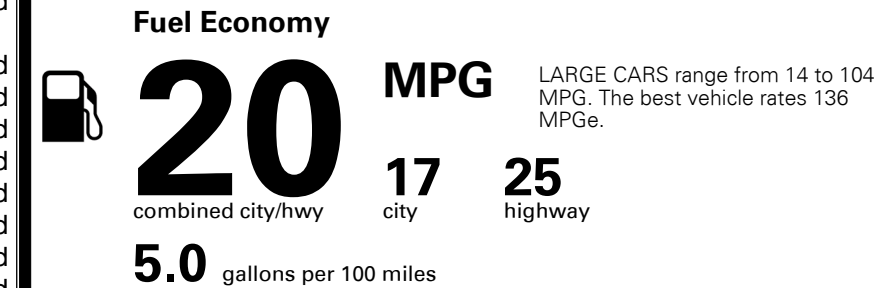

\$125.00
 \$150.00

MSRP INCLUDING OPTIONS

\$ 44,275.00

INLAND FREIGHT AND HANDLING

\$ 995.00

TOTAL MANUFACTURER'S SUGGESTED RETAIL PRICE ▶

\$ 45,270.00

TOTAL ADDITIONAL WEIGHT: 16.0

EPA DOT Fuel Economy and Environment

Gasoline Vehicle

You spend
\$4,250
 more in fuel costs
 over 5 years
 compared to the
 average new vehicle.

Annual fuel cost
\$2,250

Actual results will vary for many reasons, including driving conditions and how you drive and maintain your vehicle. The average new vehicle gets 27 MPG and costs \$7,000 to fuel over 5 years. Cost estimates are based on 15,000 miles per year at \$ 2.55 per gallon. MPGe is miles per gasoline gallon equivalent. Vehicle emissions are a significant cause of climate change and smog.