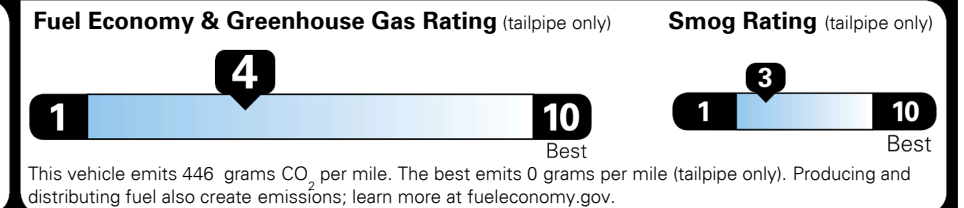

\$125.00
 \$150.00

MSRP INCLUDING OPTIONS

\$ 44,275.00

INLAND FREIGHT AND HANDLING

\$ 995.00

TOTAL MANUFACTURER'S SUGGESTED RETAIL PRICE ▶

\$ 45,270.00

TOTAL ADDITIONAL WEIGHT: 16.0

EPA DOT Fuel Economy and Environment

Gasoline Vehicle

You spend
\$4,250
 more in fuel costs
 over 5 years
 compared to the
 average new vehicle.

Annual fuel cost
\$2,250

Actual results will vary for many reasons, including driving conditions and how you drive and maintain your vehicle. The average new vehicle gets 27 MPG and costs \$7,000 to fuel over 5 years. Cost estimates are based on 15,000 miles per year at \$ 2.55 per gallon. MPGe is miles per gasoline gallon equivalent. Vehicle emissions are a significant cause of climate change and smog.