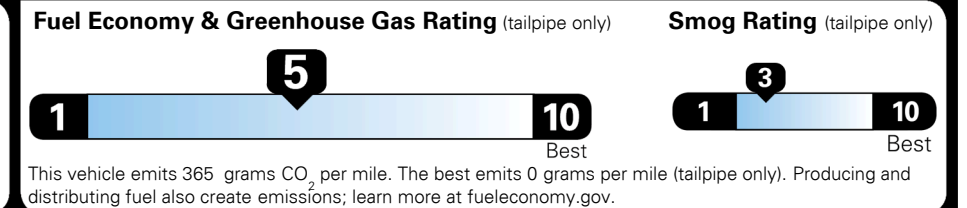

## EPA DOT Fuel Economy and Environment

Gasoline Vehicle

**You spend \$2,000 more in fuel costs over 5 years** compared to the average new vehicle.

**Annual fuel cost \$1,800**

Actual results will vary for many reasons, including driving conditions and how you drive and maintain your vehicle. The average new vehicle gets 27 MPG and costs \$7,000 to fuel over 5 years. Cost estimates are based on 15,000 miles per year at \$ 2.55 per gallon. MPGe is miles per gasoline gallon equivalent. Vehicle emissions are a significant cause of climate change and smog.