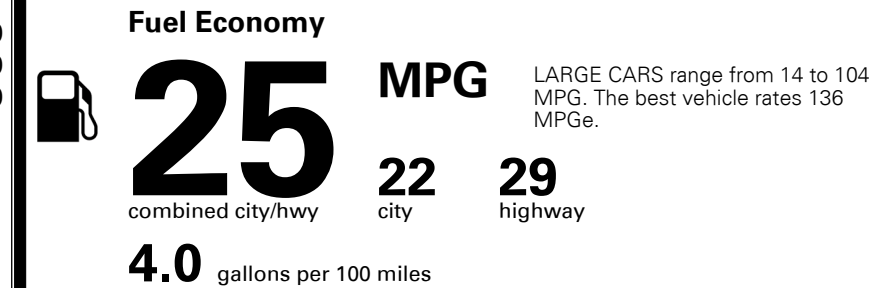

EXTERIOR

Auto-On / Off LED Headlights w/ High Beam Assist (HBA)
Power Sunroof
Auto Rain Sensing Windshield Wipers

WARRANTY

10 Year/100,000 Mile Limited Powertrain Warranty
5 Year/60,000 Mile Limited Basic Warranty
5 Year/60,000 Mile Roadside Assistance
*Ask dealer for details

MANUFACTURER'S SUGGESTED RETAIL PRICE ▶

$ 39,190.00

ADDITIONAL INSTALLED EQUIPMENT:
(In addition to or in place of standard features)
Carpeted Floor Mats for RWD Only $150.00
Cargo Net $50.00
Wheel Lock for 18" Wheels Only $55.00

MSRP INCLUDING OPTIONS

$ 39,445.00

INLAND FREIGHT AND HANDLING

$ 995.00

TOTAL MANUFACTURER'S SUGGESTED RETAIL PRICE ▶

$ 40,440.00

TOTAL ADDITIONAL WEIGHT: 9.7

EPA DOT Fuel Economy and Environment

Gasoline Vehicle

You spend $2,000 more in fuel costs over 5 years compared to the average new vehicle.

Annual fuel cost $1,800