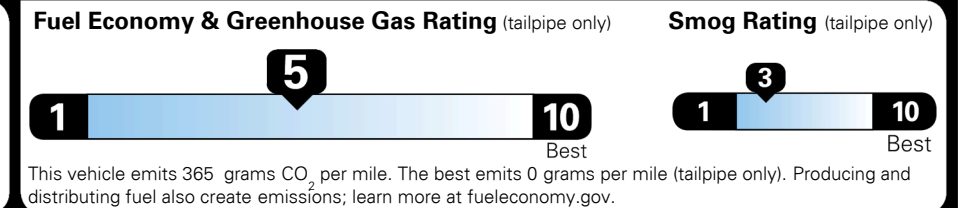

EPA DOT Fuel Economy and Environment

Gasoline Vehicle

Fuel Economy

25 MPG
combined city/hwy

22 MPG
city

29 MPG
highway

4.0 gallons per 100 miles

LARGE CARS range from 14 to 103 MPG. The best vehicle rates 136 MPGe.

You spend $2,250 more in fuel costs over 5 years
compared to the average new vehicle.

Annual fuel cost $1,950