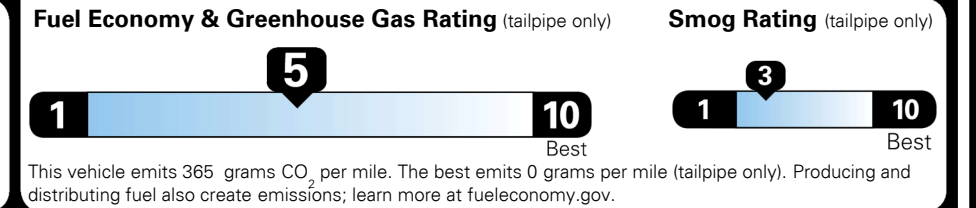

EPA DOT Fuel Economy and Environment

Gasoline Vehicle

Fuel Economy
25 MPG
combined city/hwy
22 city
29 highway
4.0 gallons per 100 miles
LARGE CARS range from 14 to 104 MPG. The best vehicle rates 136 MPGe.

You spend $1,750 more in fuel costs over 5 years
compared to the average new vehicle.

Annual fuel cost $1,700