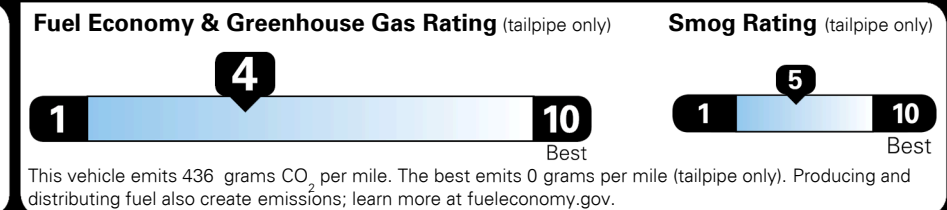

Actual results will vary for many reasons, including driving conditions and how you drive and maintain your vehicle. The average new vehicle gets 27 MPG and costs $7,500 to fuel over 5 years. Cost estimates are based on 15,000 miles per year at $ 2.70 per gallon. MPGe is miles per gasoline gallon equivalent. Vehicle emissions are a significant cause of climate change and smog.

fuel economy.gov

Calculate personalized estimates and compare vehicles