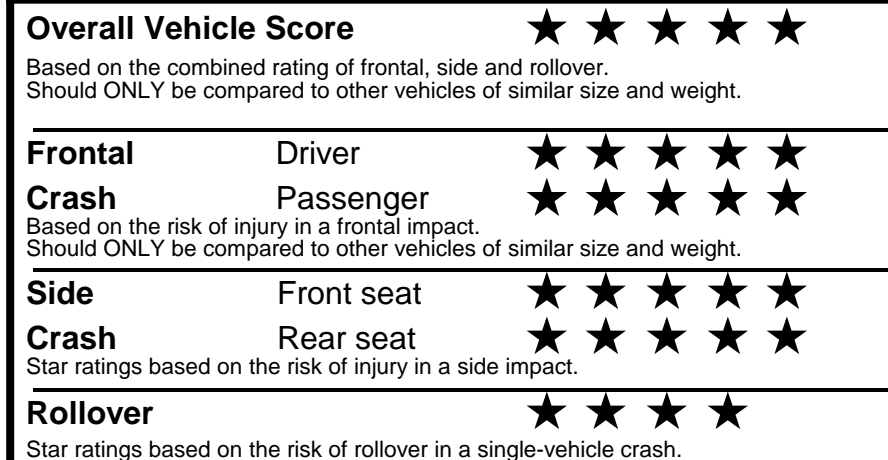

fuel economy.gov

Calculate personalized estimates and compare vehicles

GOVERNMENT 5-STAR SAFETY RATINGS

Star ratings range from 1 to 5 stars (★★★★★) with 5 being the highest.
 Source: National Highway Traffic Safety Administration (NHTSA).
www.safercar.gov or 1-888-327-4236