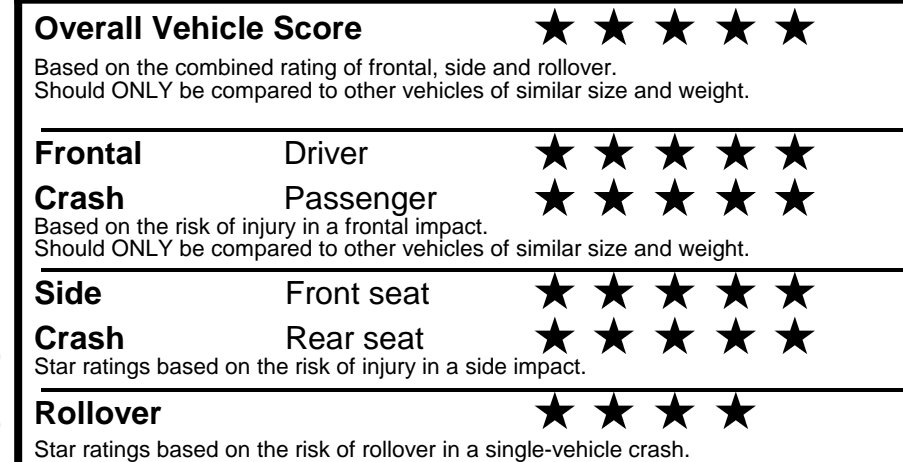

fuelconomy.gov

Calculate personalized estimates and compare vehicles

GOVERNMENT 5-STAR SAFETY RATINGS

Star ratings range from 1 to 5 stars (★★★★★) with 5 being the highest.
 Source: National Highway Traffic Safety Administration (NHTSA).
www.safercar.gov or 1-888-327-4236