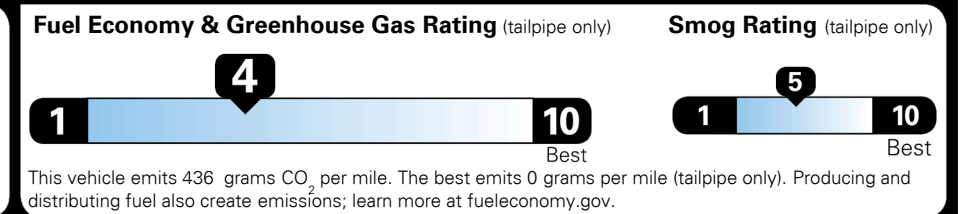

Actual results will vary for many reasons, including driving conditions and how you drive and maintain your vehicle. The average new vehicle gets 27 MPG and costs $7,500 to fuel over 5 years. Cost estimates are based on 15,000 miles per year at $ 2.70 per gallon. MPGe is miles per gasoline gallon equivalent. Vehicle emissions are a significant cause of climate change and smog.

fuelconomy.gov

Calculate personalized estimates and compare vehicles