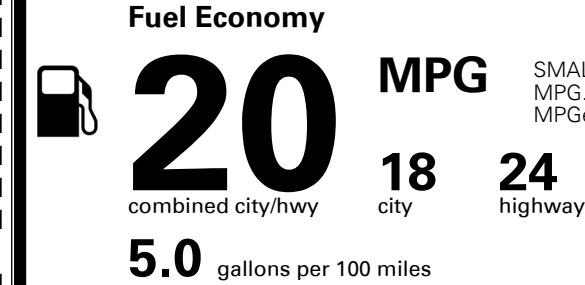

\$195.00
\$450.00
\$240.00
\$425.00
\$60.00

MSRP INCLUDING OPTIONS

\$ 43,160.00

INLAND FREIGHT AND HANDLING

\$ 1,045.00

TOTAL MANUFACTURER'S SUGGESTED RETAIL PRICE >

\$ 44,205.00

TOTAL ADDITIONAL WEIGHT: 13.5

EPA DOT Fuel Economy and Environment

Gasoline Vehicle

You spend \$2,500 more in fuel costs over 5 years compared to the average new vehicle.

Annual fuel cost \$2,000

Actual results will vary for many reasons, including driving conditions and how you drive and maintain your vehicle. The average new vehicle gets 27 MPG and costs \$7,500 to fuel over 5 years. Cost estimates are based on 15,000 miles per year at \$ 2.70 per gallon. MPGe is miles per gasoline gallon equivalent. Vehicle emissions are a significant cause of climate change and smog.