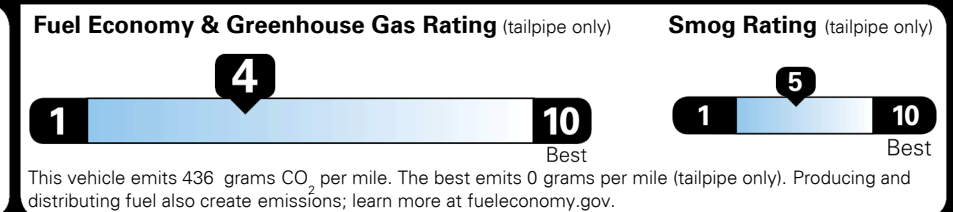

\$195.00
\$450.00
\$240.00
\$425.00
\$60.00

MSRP INCLUDING OPTIONS

\$ 43,160.00

INLAND FREIGHT AND HANDLING

\$ 1,045.00

TOTAL MANUFACTURER'S SUGGESTED RETAIL PRICE >

\$ 44,205.00

TOTAL ADDITIONAL WEIGHT: 13.5

EPA DOT Fuel Economy and Environment

Gasoline Vehicle

You spend \$2,500 more in fuel costs over 5 years compared to the average new vehicle.

Annual fuel cost \$2,000

Actual results will vary for many reasons, including driving conditions and how you drive and maintain your vehicle. The average new vehicle gets 27 MPG and costs \$7,500 to fuel over 5 years. Cost estimates are based on 15,000 miles per year at \$ 2.70 per gallon. MPGe is miles per gasoline gallon equivalent. Vehicle emissions are a significant cause of climate change and smog.