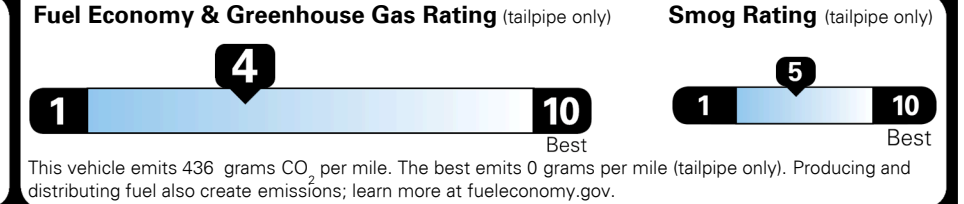

Included
 \$195.00
 \$425.00
 \$495.00
 \$250.00
 \$60.00

MSRP INCLUDING OPTIONS

\$ 43,215.00

INLAND FREIGHT AND HANDLING

\$ 1,045.00

TOTAL MANUFACTURER'S SUGGESTED RETAIL PRICE ▶

\$ 44,260.00

TOTAL ADDITIONAL WEIGHT: 51.7

EPA DOT Fuel Economy and Environment

Gasoline Vehicle

You spend \$2,500 more in fuel costs over 5 years
 compared to the average new vehicle.

Annual fuel cost \$2,000

Actual results will vary for many reasons, including driving conditions and how you drive and maintain your vehicle. The average new vehicle gets 27 MPG and costs \$7,500 to fuel over 5 years. Cost estimates are based on 15,000 miles per year at \$ 2.70 per gallon. MPGe is miles per gasoline gallon equivalent. Vehicle emissions are a significant cause of climate change and smog.