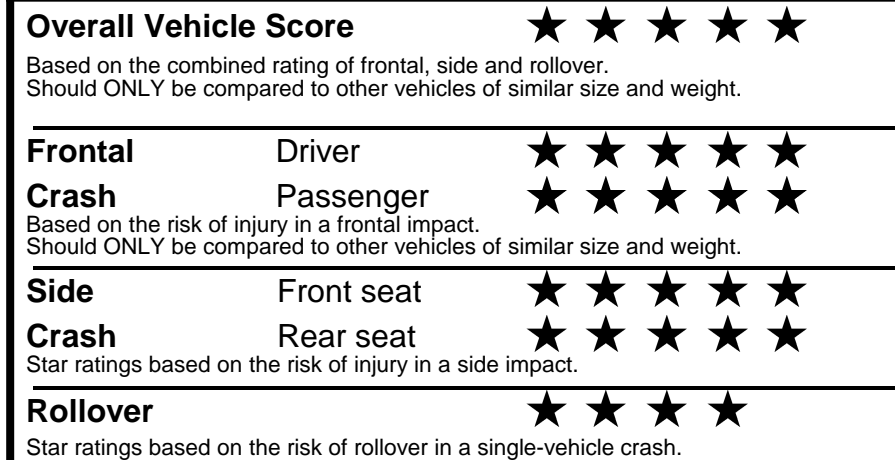

fueleconomy.gov

Calculate personalized estimates and compare vehicles

GOVERNMENT 5-STAR SAFETY RATINGS

Star ratings range from 1 to 5 stars (★★★★★) with 5 being the highest.
 Source: National Highway Traffic Safety Administration (NHTSA).
www.safercar.gov or 1-888-327-4236