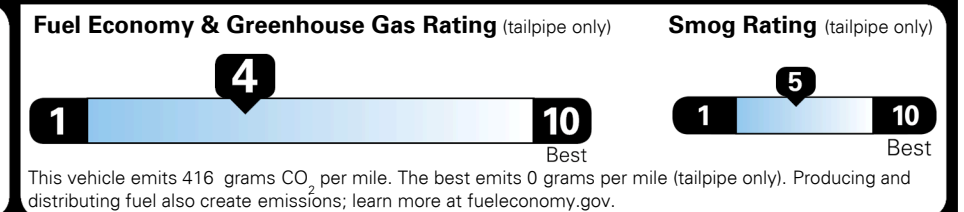

EPA DOT Fuel Economy and Environment

Gasoline Vehicle

Fuel Economy

22 MPG
combined city/hwy

19 MPG
city

26 MPG
highway

4.5 gallons per 100 miles

SMALL SUVs range from 18 to 37 MPG. The best vehicle rates 136 MPGe.

You spend $1,750 more in fuel costs over 5 years
compared to the average new vehicle.

Annual fuel cost $1,750