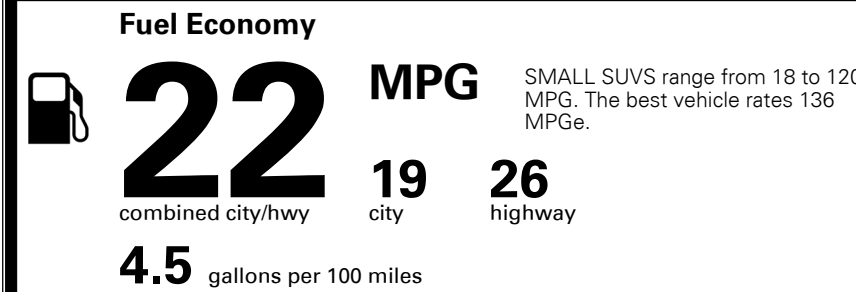

INLAND FREIGHT AND HANDLING \$ 1,045.00

TOTAL MANUFACTURER'S SUGGESTED RETAIL PRICE ▶ \$ 41,490.00

EPA DOT Fuel Economy and Environment

Gasoline Vehicle

You spend \$1,750 more in fuel costs over 5 years compared to the average new vehicle.