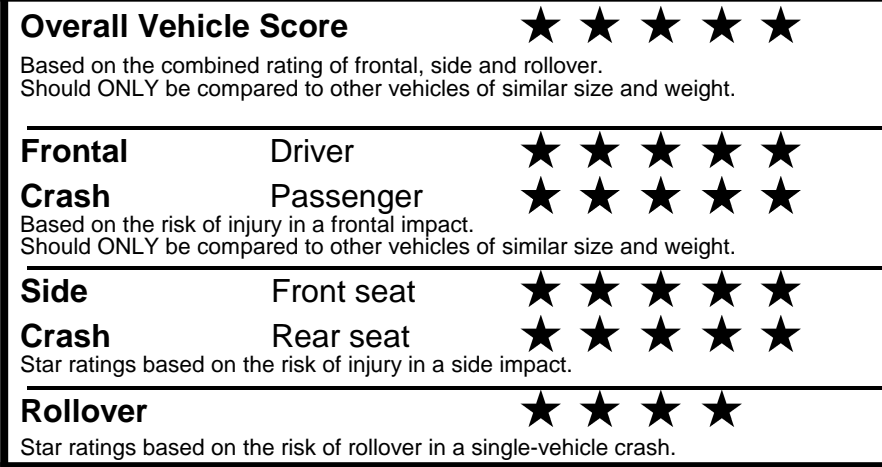

fueleconomy.gov

Calculate personalized estimates and compare vehicles

GOVERNMENT 5-STAR SAFETY RATINGS

Star ratings range from 1 to 5 stars (★★★★★) with 5 being the highest. Source: National Highway Traffic Safety Administration (NHTSA). www.safercar.gov or 1-888-327-4236