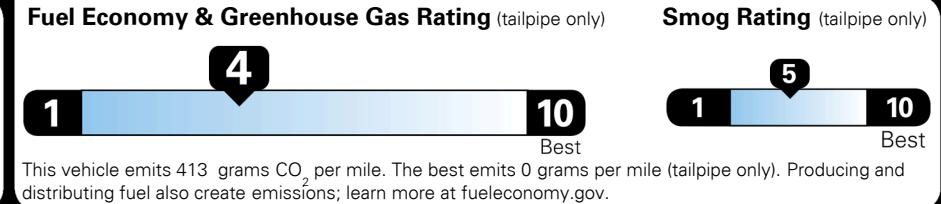

You spend $1,750 more in fuel costs over 5 years compared to the average new vehicle.

Annual fuel cost $1,850