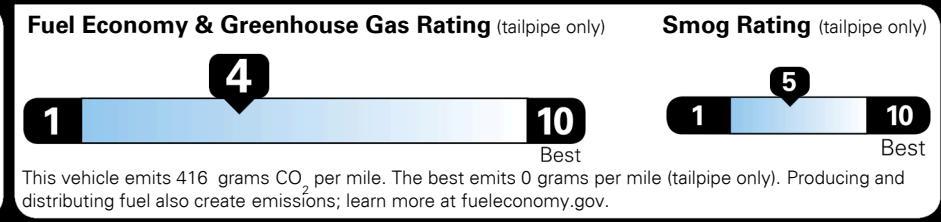

Actual results will vary for many reasons, including driving conditions and how you drive and maintain your vehicle. The average new vehicle gets 27 MPG and costs $7,000 to fuel over 5 years. Cost estimates are based on 15,000 miles per year at $ 2.55 per gallon. MPGe is miles per gasoline gallon equivalent. Vehicle emissions are a significant cause of climate change and smog.

fueleconomy.gov
Calculate personalized estimates and compare vehicles

Smartphone QR Code

GOVERNMENT 5-STAR SAFETY RATINGS

Overall Vehicle Score ★ ★ ★ ★ ★
Based on the combined rating of frontal, side and rollover. Should ONLY be compared to other vehicles of similar size and weight.

Frontal Crash	Driver	★ ★ ★ ★ ★
	Passenger	★ ★ ★ ★ ★
Based on the risk of injury in a frontal impact. Should ONLY be compared to other vehicles of similar size and weight.		
Side Crash	Front seat	★ ★ ★ ★ ★
	Rear seat	★ ★ ★ ★ ★
Star ratings based on the risk of injury in a side impact.		
Rollover		★ ★ ★ ★ ★
Star ratings based on the risk of rollover in a single-vehicle crash.		

PARTS CONTENT INFORMATION

FOR VEHICLES IN THIS CAR LINE U.S./CANADIAN PARTS CONTENT: 47 %

MAJOR SOURCES OF FOREIGN PARTS: KOREA: 53%

NOTE: PARTS CONTENT DOES NOT INCLUDE FINAL ASSEMBLY, DISTRIBUTION, OR OTHER NON-PARTS COSTS.

FOR THIS VEHICLE FINAL ASSEMBLY POINT: WEST POINT, GA, USA

COUNTRY OF ORIGIN
ENGINE: KOREA
TRANSMISSION: KOREA

Star ratings range from 1 to 5 stars (★★★★★) with 5 being the highest. Source: National Highway Traffic Safety Administration (NHTSA). www.safercar.gov or 1-888-327-4236

Manufacturer's suggested retail price includes Manufacturer's recommended pre-delivery service. License and title fees, state and local taxes and other dealer installed options and accessories are not included in the manufacturer's suggested retail price.