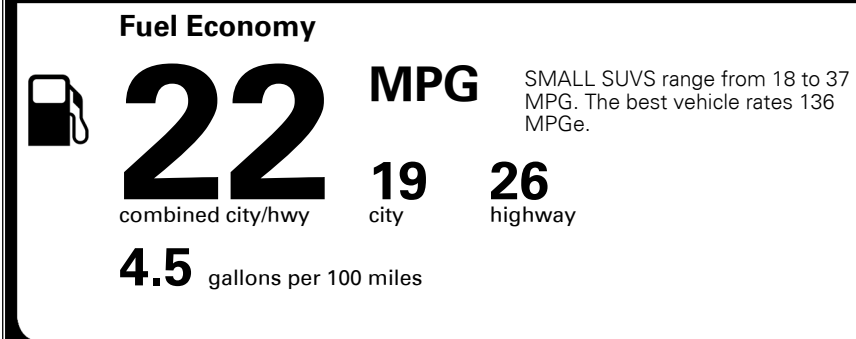

MSRP INCLUDING OPTIONS \$ 42,940.00

INLAND FREIGHT AND HANDLING \$ 990.00

TOTAL MANUFACTURER'S SUGGESTED RETAIL PRICE ▶ \$ 43,930.00

TOTAL ADDITIONAL WEIGHT: 14.9

EPA DOT Fuel Economy and Environment

Gasoline Vehicle