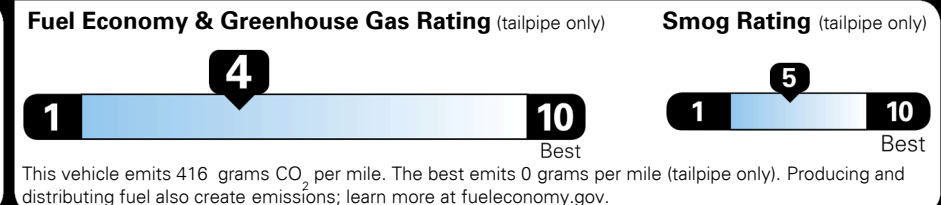

Actual results will vary for many reasons, including driving conditions and how you drive and maintain your vehicle. The average new vehicle gets 27 MPG and costs $7,000 to fuel over 5 years. Cost estimates are based on 15,000 miles per year at $ 2.55 per gallon. MPGe is miles per gasoline gallon equivalent. Vehicle emissions are a significant cause of climate change and smog.

fueleconomy.gov

Calculate personalized estimates and compare vehicles

GOVERNMENT 5-STAR SAFETY RATINGS

Overall Vehicle Score ★ ★ ★ ★ ★
Based on the combined rating of frontal, side and rollover. Should ONLY be compared to other vehicles of similar size and weight.

Frontal Crash	Driver	★ ★ ★ ★ ★
	Passenger	★ ★ ★ ★ ★
Based on the risk of injury in a frontal impact. Should ONLY be compared to other vehicles of similar size and weight.		
Side Crash	Front seat	★ ★ ★ ★ ★
	Rear seat	★ ★ ★ ★ ★
Star ratings based on the risk of injury in a side impact.		
Rollover		★ ★ ★ ★ ★
Star ratings based on the risk of rollover in a single-vehicle crash.		

Star ratings range from 1 to 5 stars (★★★★★) with 5 being the highest. Source: National Highway Traffic Safety Administration (NHTSA). www.safercar.gov or 1-888-327-4236

Manufacturer's suggested retail price includes Manufacturer's recommended pre-delivery service. License and title fees, state and local taxes and other dealer installed options and accessories are not included in the manufacturer's suggested retail price.

PARTS CONTENT INFORMATION

FOR VEHICLES IN THIS CAR LINE U.S./CANADIAN PARTS CONTENT: 47 %

MAJOR SOURCES OF FOREIGN PARTS: KOREA: 53%

NOTE: PARTS CONTENT DOES NOT INCLUDE FINAL ASSEMBLY, DISTRIBUTION, OR OTHER NON-PARTS COSTS.

FOR THIS VEHICLE FINAL ASSEMBLY POINT: WEST POINT, GA, USA

COUNTRY OF ORIGIN

ENGINE: KOREA
TRANSMISSION: KOREA