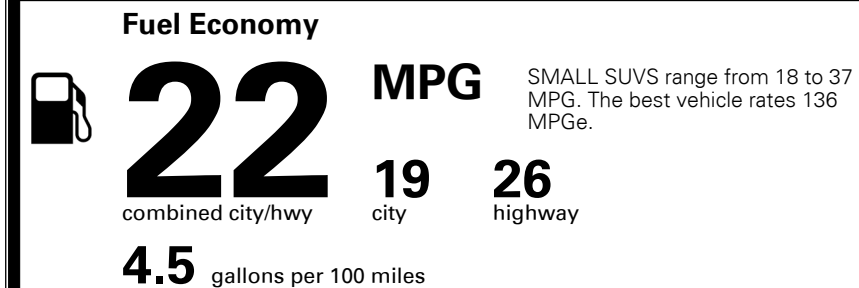

EPA DOT Fuel Economy and Environment

Gasoline Vehicle

You spend $1,750 more in fuel costs over 5 years compared to the average new vehicle.

Annual fuel cost $1,750