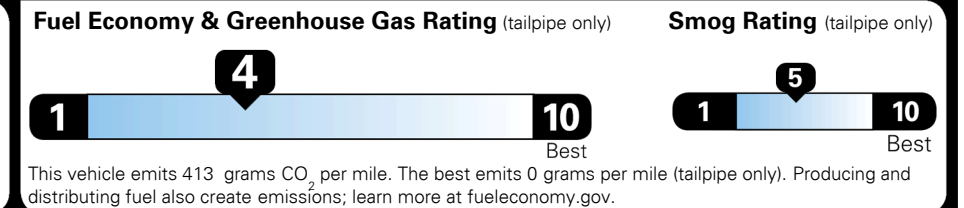

Actual results will vary for many reasons, including driving conditions and how you drive and maintain your vehicle. The average new vehicle gets 27 MPG and costs $7,500 to fuel over 5 years. Cost estimates are based on 15,000 miles per year at $ 2.70 per gallon. MPGe is miles per gasoline gallon equivalent. Vehicle emissions are a significant cause of climate change and smog.

fuelconomy.gov

Calculate personalized estimates and compare vehicles

GOVERNMENT 5-STAR SAFETY RATINGS

Overall Vehicle Score ★★★★★

Based on the combined rating of frontal, side and rollover.
Should ONLY be compared to other vehicles of similar size and weight.

Frontal Driver ★★★★★
Crash Passenger ★★★★★

Based on the risk of injury in a frontal impact.
Should ONLY be compared to other vehicles of similar size and weight.

Side Front seat ★★★★★
Crash Rear seat ★★★★★

Star ratings based on the risk of injury in a side impact.

Rollover ★★★★★

Star ratings based on the risk of rollover in a single-vehicle crash.

Star ratings range from 1 to 5 stars (★★★★★) with 5 being the highest.

Source: National Highway Traffic Safety Administration (NHTSA).

www.safercar.gov or 1-888-327-4236

Manufacturer's suggested retail price includes Manufacturer's recommended pre-delivery service. License and title fees, state and local taxes and other dealer installed options and accessories are not included in the manufacturer's suggested retail price.

PARTS CONTENT INFORMATION

FOR VEHICLES IN THIS CAR LINE U.S./CANADIAN PARTS CONTENT: 55 %

MAJOR SOURCES OF FOREIGN PARTS:
KOREA: 45%

NOTE: PARTS CONTENT DOES NOT INCLUDE FINAL ASSEMBLY, DISTRIBUTION, OR OTHER NON-PARTS COSTS.

FOR THIS VEHICLE FINAL ASSEMBLY POINT:
WEST POINT, GA, USA

COUNTRY OF ORIGIN

ENGINE: KOREA

TRANSMISSION: USA