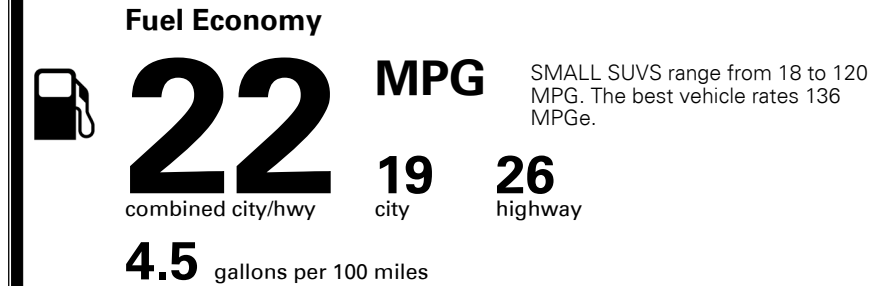

EPA DOT Fuel Economy and Environment

Gasoline Vehicle

You spend
$1,750
more in fuel costs
over 5 years
compared to the
average new vehicle.

Annual fuel cost
$1,850