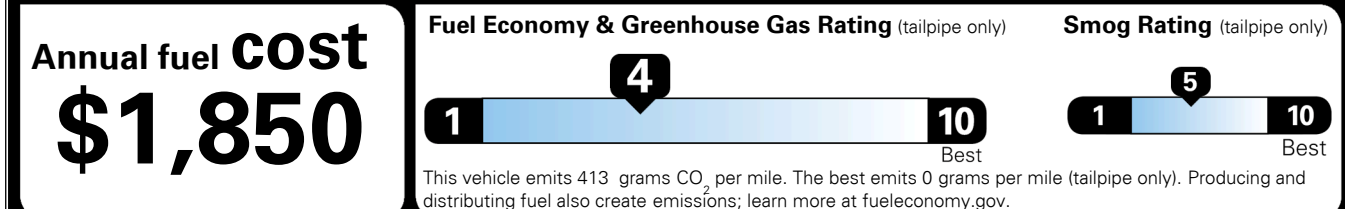

MANUFACTURER'S SUGGESTED RETAIL PRICE ▶ $ 39,990.00

COMPARE SX FWD FEATURES
Added to/in place of standard EX FWD features

- Navigation System w/ 8" Touchscreen
- Harman/Kardon Surround Sound Audio
- Surround View Monitor
- Upgraded Power Driver Seat w/ 14-way Adj.
- 8-way Power Passenger Seat
- Memory Driver's Seat & Outside Mirror Position
- UVO link (1 yr trial; see owners.kia.com for details)

- Sirius/XM w/ Free 3-Month Subscription*
- Wireless Phone Charger
- Auto-Dimming Rearview Mirror w/HomeLink™
- Upgraded Interior (Stainless & Piano Black Trim)
- Power Folding Outside Mirrors
- LED Tail Lamps
- Amber LED Positioning Lamps
- Upgraded Exterior Trim (Grille, Fender Flares)
- 19" Sport Alloy Wheels

ADDITIONAL INSTALLED EQUIPMENT:
(In addition to or in place of standard features)

SX Mahogany Leather Seat Trim
Carpeted Floor Mats
Cargo Net
Cargo Cover
Wheel Locks

MSRP INCLUDING OPTIONS $ 40,445.00

INLAND FREIGHT AND HANDLING $ 1,045.00

TOTAL MANUFACTURER'S SUGGESTED RETAIL PRICE ▶ $ 41,490.00

TOTAL ADDITIONAL WEIGHT: 20.4

EPA DOT Fuel Economy and Environment

Gasoline Vehicle

Fuel Economy

22 MPG SMALL SUVs range from 18 to 120 MPG. The best vehicle rates 136 MPGe.
combined city/hwy

19 MPG city
26 MPG highway

4.5 gallons per 100 miles

You spend
$1,750
more in fuel costs
over 5 years
compared to the
average new vehicle.

Actual results will vary for many reasons, including driving conditions and how you drive and maintain your vehicle. The average new vehicle gets 27 MPG and costs $7,500 to fuel over 5 years. Cost estimates are based on 15,000 miles per year at $ 2.70 per gallon. MPGe is miles per gasoline gallon equivalent. Vehicle emissions are a significant cause of climate change and smog.

fueleconomy.gov
Calculate personalized estimates and compare vehicles

GOVERNMENT 5-STAR SAFETY RATINGS PARTS CONTENT INFORMATION

Overall Vehicle Score ★ ★ ★ ★ ★

Based on the combined rating of frontal, side and rollover. Should ONLY be compared to other vehicles of similar size and weight.

Frontal Crash Driver Passenger ★ ★ ★ ★ ★

Based on the risk of injury in a frontal impact. Should ONLY be compared to other vehicles of similar size and weight.

Side Crash Front seat Rear seat ★ ★ ★ ★ ★

Star ratings based on the risk of injury in a side impact.

Rollover ★ ★ ★ ★ ★

Star ratings based on the risk of rollover in a single-vehicle crash.

Star ratings range from 1 to 5 stars (★★★★★) with 5 being the highest.
Source: National Highway Traffic Safety Administration (NHTSA).
www.safercar.gov or 1-888-327-4236

Manufacturer's suggested retail price includes Manufacturer's recommended pre-delivery service. License and title fees, state and local taxes and other dealer installed options and accessories are not included in the manufacturer's suggested retail price.

FOR VEHICLES IN THIS CAR LINE U.S./CANADIAN PARTS CONTENT: 55 %

MAJOR SOURCES OF FOREIGN PARTS: KOREA: 45%

NOTE: PARTS CONTENT DOES NOT INCLUDE FINAL ASSEMBLY, DISTRIBUTION, OR OTHER NON-PARTS COSTS.

FOR THIS VEHICLE FINAL ASSEMBLY POINT: WEST POINT, GA, USA

COUNTRY OF ORIGIN: KOREA
ENGINE: KOREA
TRANSMISSION: USA