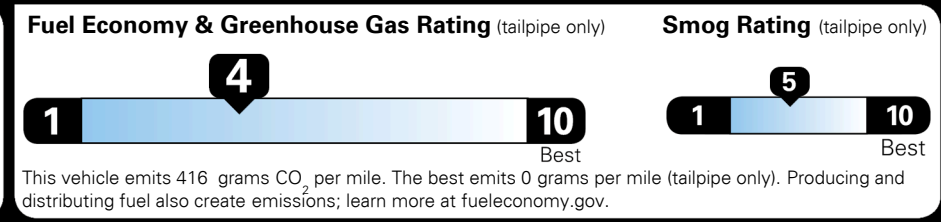

EPA DOT Fuel Economy and Environment

Gasoline Vehicle

Fuel Economy
22 MPG
combined city/hwy
19 MPG city
26 MPG highway
4.5 gallons per 100 miles

SMALL SUVs range from 18 to 37 MPG. The best vehicle rates 136 MPGe.

You spend $1,750 more in fuel costs over 5 years
compared to the average new vehicle.

Annual fuel cost $1,750