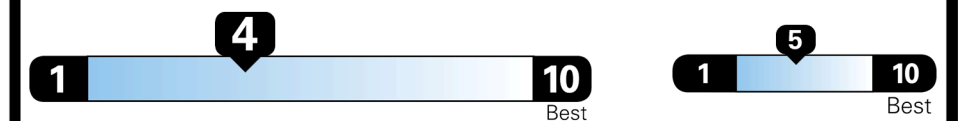

EPA DOT Fuel Economy and Environment

Gasoline Vehicle

Fuel Economy

22 MPG
combined city/hwy

19 MPG
city

26 MPG
highway

4.5 gallons per 100 miles

SMALL SUVs range from 18 to 120 MPG. The best vehicle rates 136 MPGe.

You spend $1,750 more in fuel costs over 5 years compared to the average new vehicle.

Annual fuel cost $1,850

Fuel Economy & Greenhouse Gas Rating (tailpipe only) **Smog Rating** (tailpipe only)

This vehicle emits 413 grams CO₂ per mile. The best emits 0 grams per mile (tailpipe only). Producing and distributing fuel also create emissions; learn more at fueleconomy.gov.

Actual results will vary for many reasons, including driving conditions and how you drive and maintain your vehicle. The average new vehicle gets 27 MPG and costs $7,500 to fuel over 5 years. Cost estimates are based on 15,000 miles per year at $ 2.70 per gallon. MPGe is miles per gasoline gallon equivalent. Vehicle emissions are a significant cause of climate change and smog.

fueleconomy.gov

Calculate personalized estimates and compare vehicles