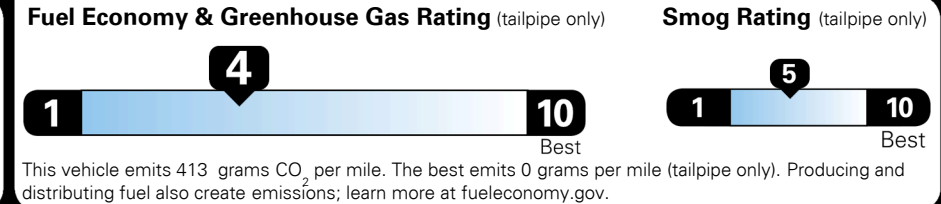

EPA DOT Fuel Economy and Environment

Gasoline Vehicle

Fuel Economy
22 MPG
combined city/hwy
19 MPG city
26 MPG highway
4.5 gallons per 100 miles

SMALL SUVs range from 18 to 120 MPG. The best vehicle rates 136 MPGe.

You spend $1,750 more in fuel costs over 5 years
compared to the average new vehicle.

Annual fuel cost $1,850