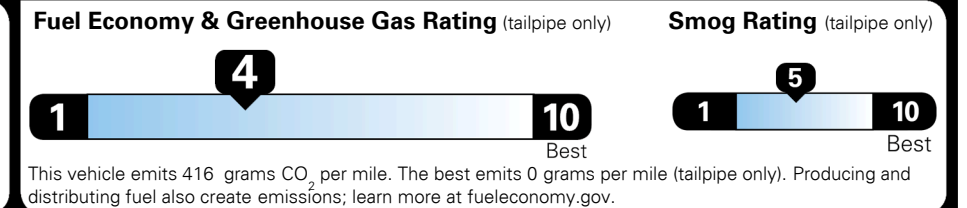

You spend $1,750
more in fuel costs over 5 years compared to the average new vehicle.

Annual fuel cost
$1,750

Actual results will vary for many reasons, including driving conditions and how you drive and maintain your vehicle. The average new vehicle gets 27 MPG and costs $7,000 to fuel over 5 years. Cost estimates are based on 15,000 miles per year at $ 2.55 per gallon. MPGe is miles per gasoline gallon equivalent. Vehicle emissions are a significant cause of climate change and smog.

fueleconomy.gov

Calculate personalized estimates and compare vehicles

GOVERNMENT 5-STAR SAFETY RATINGS

Overall Vehicle Score ★ ★ ★ ★ ★

Based on the combined rating of frontal, side and rollover. Should ONLY be compared to other vehicles of similar size and weight.

Frontal Driver ★ ★ ★ ★ ★

Crash Passenger ★ ★ ★ ★ ★

Based on the risk of injury in a frontal impact. Should ONLY be compared to other vehicles of similar size and weight.

Side Front seat ★ ★ ★ ★ ★

Crash Rear seat ★ ★ ★ ★ ★

Star ratings based on the risk of injury in a side impact.

Rollover ★ ★ ★ ★ ★

Star ratings based on the risk of rollover in a single-vehicle crash.

Star ratings range from 1 to 5 stars (★★★★★) with 5 being the highest.

Source: National Highway Traffic Safety Administration (NHTSA).

www.safercar.gov or 1-888-327-4236

Manufacturer's suggested retail price includes Manufacturer's recommended pre-delivery service. License and title fees, state and local taxes and other dealer installed options and accessories are not included in the manufacturer's suggested retail price.

PARTS CONTENT INFORMATION

FOR VEHICLES IN THIS CAR LINE U.S./CANADIAN PARTS CONTENT: 47 %

MAJOR SOURCES OF FOREIGN PARTS: KOREA: 53%

NOTE: PARTS CONTENT DOES NOT INCLUDE FINAL ASSEMBLY, DISTRIBUTION, OR OTHER NON-PARTS COSTS.

FOR THIS VEHICLE FINAL ASSEMBLY POINT: WEST POINT, GA, USA

COUNTRY OF ORIGIN

ENGINE: KOREA

TRANSMISSION: KOREA

TOTAL ADDITIONAL WEIGHT: 21.7