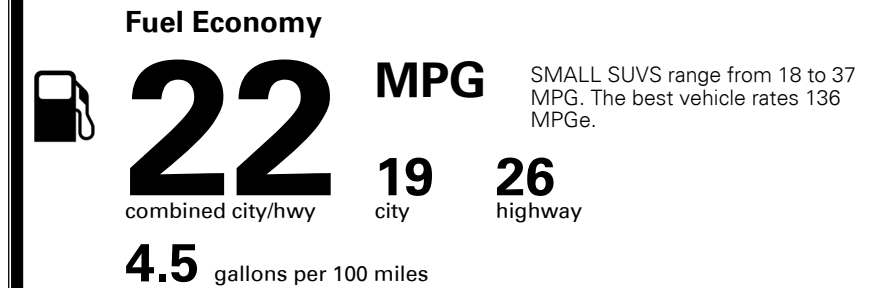

MSRP INCLUDING OPTIONS

\$ 46,160.00

INLAND FREIGHT AND HANDLING

\$ 1,045.00

TOTAL MANUFACTURER'S SUGGESTED RETAIL PRICE ▶

\$ 47,205.00

EPA DOT Fuel Economy and Environment

Gasoline Vehicle