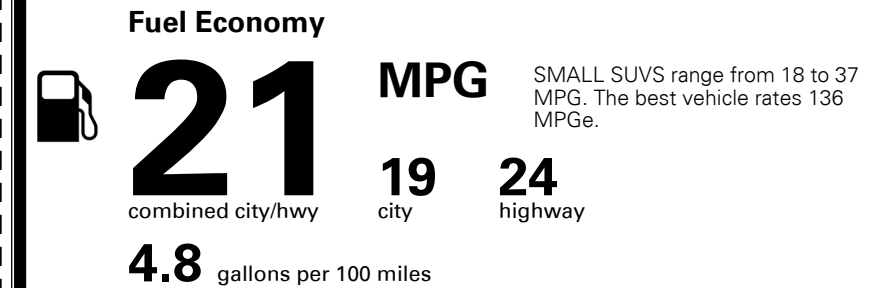

\$ 37,060.00

INLAND FREIGHT AND HANDLING

\$ 1,045.00

TOTAL MANUFACTURER'S SUGGESTED RETAIL PRICE ▶

\$ 38,105.00

TOTAL ADDITIONAL WEIGHT: 8.9

EPA DOT Fuel Economy and Environment

Gasoline Vehicle