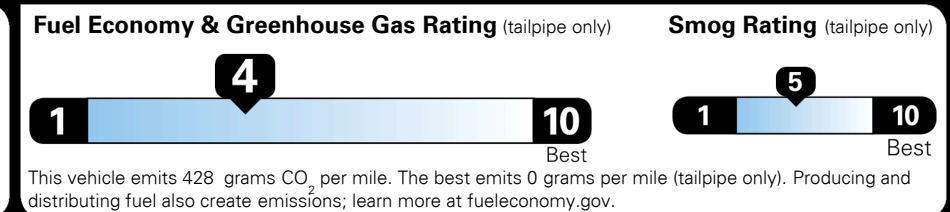

Actual results will vary for many reasons, including driving conditions and how you drive and maintain your vehicle. The average new vehicle gets 27 MPG and costs $7,000 to fuel over 5 years. Cost estimates are based on 15,000 miles per year at $ 2.55 per gallon. MPGe is miles per gasoline gallon equivalent. Vehicle emissions are a significant cause of climate change and smog.

fueleconomy.gov

Calculate personalized estimates and compare vehicles

GOVERNMENT 5-STAR SAFETY RATINGS

Overall Vehicle Score ★ ★ ★ ★ ★

Based on the combined rating of frontal, side and rollover.
Should ONLY be compared to other vehicles of similar size and weight.

Frontal	Driver	★ ★ ★ ★ ★
Crash	Passenger	★ ★ ★ ★ ★

Based on the risk of injury in a frontal impact.
Should ONLY be compared to other vehicles of similar size and weight.

Side	Front seat	★ ★ ★ ★ ★
Crash	Rear seat	★ ★ ★ ★ ★

Star ratings based on the risk of injury in a side impact.

Rollover ★ ★ ★ ★ ★

Star ratings based on the risk of rollover in a single-vehicle crash.

Star ratings range from 1 to 5 stars (★★★★★) with 5 being the highest.

Source: National Highway Traffic Safety Administration (NHTSA).

www.safercar.gov or 1-888-327-4236

Manufacturer's suggested retail price includes Manufacturer's recommended pre-delivery service. License and title fees, state and local taxes and other dealer installed options and accessories are not included in the manufacturer's suggested retail price.

PARTS CONTENT INFORMATION

FOR VEHICLES IN THIS CAR LINE U.S./CANADIAN
PARTS CONTENT: 47 %

MAJOR SOURCES OF FOREIGN PARTS:
KOREA: 53%

NOTE: PARTS CONTENT DOES NOT INCLUDE FINAL ASSEMBLY, DISTRIBUTION, OR OTHER NON-PARTS COSTS.

FOR THIS VEHICLE
FINAL ASSEMBLY POINT:
WEST POINT, GA, USA

COUNTRY OF ORIGIN

ENGINE: KOREA
TRANSMISSION: KOREA