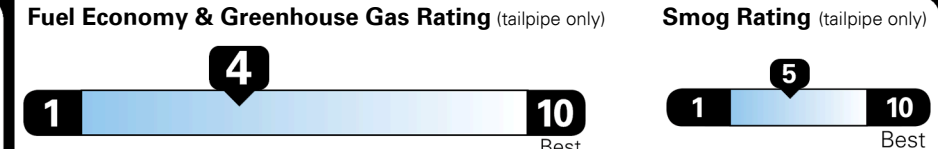

EPA DOT Fuel Economy and Environment

Gasoline Vehicle

Fuel Economy

20 MPG
combined city/hwy

18 MPG
city

24 MPG
highway

5.0 gallons per 100 miles

SMALL SUVs range from 18 to 120 MPG. The best vehicle rates 136 MPGe.

You spend $2,500 more in fuel costs over 5 years
compared to the average new vehicle.

Annual fuel cost $2,000