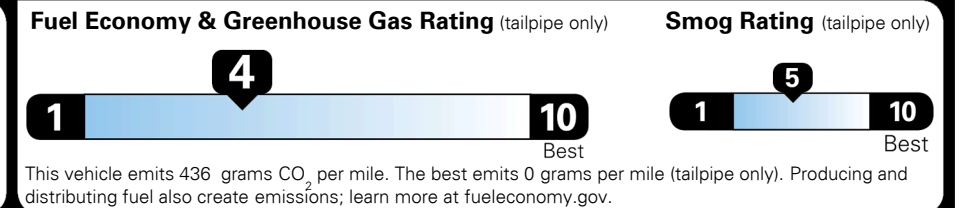

You spend
$2,500
more in fuel costs
over 5 years
compared to the
average new vehicle.

Annual fuel cost
$2,000

Actual results will vary for many reasons, including driving conditions and how you drive and maintain your vehicle. The average new vehicle gets 27 MPG and costs $7,500 to fuel over 5 years. Cost estimates are based on 15,000 miles per year at $ 2.70 per gallon. MPGe is miles per gasoline gallon equivalent. Vehicle emissions are a significant cause of climate change and smog.

fuelconomy.gov

Calculate personalized estimates and compare vehicles

GOVERNMENT 5-STAR SAFETY RATINGS

Overall Vehicle Score ★★★★★

Based on the combined rating of frontal, side and rollover.
Should ONLY be compared to other vehicles of similar size and weight.

Frontal Driver ★★★★★

Crash Passenger ★★★★★

Based on the risk of injury in a frontal impact.
Should ONLY be compared to other vehicles of similar size and weight.

Side Front seat ★★★★★

Crash Rear seat ★★★★★

Star ratings based on the risk of injury in a side impact.

Rollover ★★★★★

Star ratings based on the risk of rollover in a single-vehicle crash.

Star ratings range from 1 to 5 stars (★★★★★) with 5 being the highest.

Source: National Highway Traffic Safety Administration (NHTSA).

www.safercar.gov or 1-888-327-4236

Manufacturer's suggested retail price includes Manufacturer's recommended pre-delivery service. License and title fees, state and local taxes and other dealer installed options and accessories are not included in the manufacturer's suggested retail price.

PARTS CONTENT INFORMATION

FOR VEHICLES IN THIS CAR
LINE U.S./CANADIAN
PARTS CONTENT: 55 %

MAJOR SOURCES OF
FOREIGN PARTS:
KOREA: 45%

NOTE: PARTS CONTENT DOES
NOT INCLUDE FINAL ASSEMBLY,
DISTRIBUTION, OR OTHER
NON-PARTS COSTS.

FOR THIS VEHICLE
FINAL ASSEMBLY POINT:
WEST POINT, GA, USA

COUNTRY OF ORIGIN

ENGINE: KOREA

TRANSMISSION: USA

TOTAL ADDITIONAL WEIGHT: 8.8