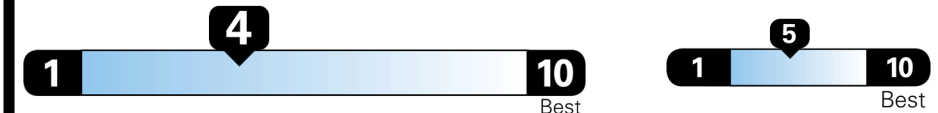

SMALL SUVs range from 18 to 37 MPG. The best vehicle rates 136 MPGe.

You spend \$2,000
more in fuel costs over 5 years
 compared to the average new vehicle.

Annual fuel cost \$1,800

Fuel Economy & Greenhouse Gas Rating (tailpipe only) **Smog Rating (tailpipe only)**