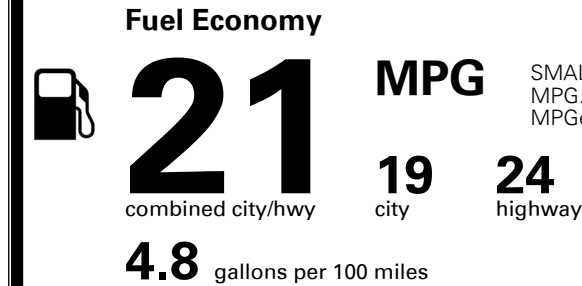

MSRP INCLUDING OPTIONS

\$ 37,465.00

INLAND FREIGHT AND HANDLING

\$ 1,045.00

TOTAL MANUFACTURER'S SUGGESTED RETAIL PRICE ▶

\$ 38,510.00

TOTAL ADDITIONAL WEIGHT: 10.2

EPA DOT Fuel Economy and Environment

Gasoline Vehicle

SMALL SUVs range from 18 to 37 MPG. The best vehicle rates 136 MPGe.

You spend \$2,000 more in fuel costs over 5 years compared to the average new vehicle.

Annual fuel cost \$1,800

Actual results will vary for many reasons, including driving conditions and how you drive and maintain your vehicle. The average new vehicle gets 27 MPG and costs \$7,000 to fuel over 5 years. Cost estimates are based on 15,000 miles per year at \$ 2.55 per gallon. MPGe is miles per gasoline gallon equivalent. Vehicle emissions are a significant cause of climate change and smog.