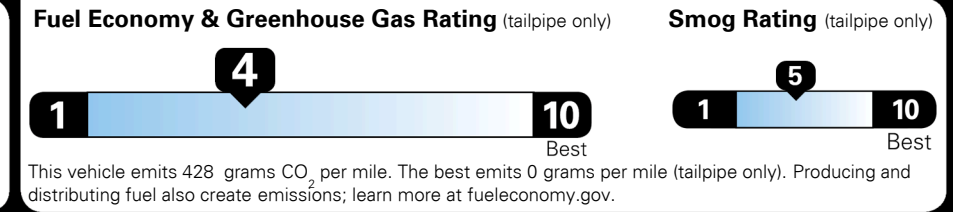

MSRP INCLUDING OPTIONS

\$ 37,465.00

INLAND FREIGHT AND HANDLING

\$ 1,045.00

TOTAL MANUFACTURER'S SUGGESTED RETAIL PRICE ▶

\$ 38,510.00

TOTAL ADDITIONAL WEIGHT: 10.2

EPA DOT Fuel Economy and Environment

Gasoline Vehicle

SMALL SUVs range from 18 to 37 MPG. The best vehicle rates 136 MPGe.

You spend \$2,000 more in fuel costs over 5 years compared to the average new vehicle.

Annual fuel cost \$1,800

Actual results will vary for many reasons, including driving conditions and how you drive and maintain your vehicle. The average new vehicle gets 27 MPG and costs \$7,000 to fuel over 5 years. Cost estimates are based on 15,000 miles per year at \$ 2.55 per gallon. MPGe is miles per gasoline gallon equivalent. Vehicle emissions are a significant cause of climate change and smog.