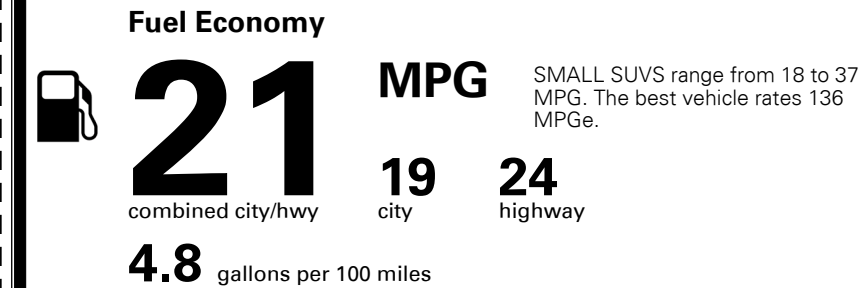

EPA DOT Fuel Economy and Environment

Gasoline Vehicle

You spend
$2,000
more in fuel costs
over 5 years
compared to the
average new vehicle.

Annual fuel cost
$1,800