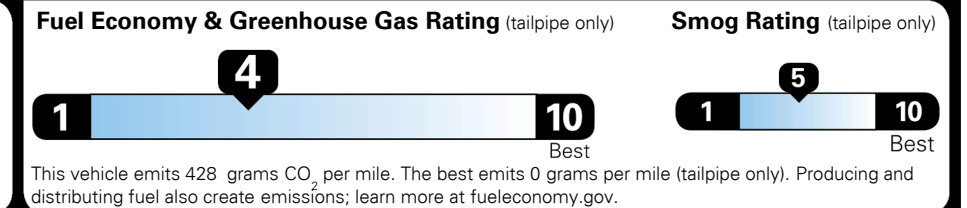

\$ 1,045.00

TOTAL MANUFACTURER'S SUGGESTED RETAIL PRICE ▶

\$ 38,030.00

TOTAL ADDITIONAL WEIGHT: 8.8

#1 MASS MARKET BRAND IN
 J.D. POWER INITIAL QUALITY,
 5 YEARS IN A ROW.

GIVE IT EVERYTHING

For J.D. Power 2019 award information, go to jdpower.com/awards for more details.

EPA DOT Fuel Economy and Environment

Gasoline Vehicle

You spend
\$2,000
 more in fuel costs
 over 5 years
 compared to the
 average new vehicle.

Annual fuel cost
\$1,800

Actual results will vary for many reasons, including driving conditions and how you drive and maintain your vehicle. The average new vehicle gets 27 MPG and costs \$7,000 to fuel over 5 years. Cost estimates are based on 15,000 miles per year at \$ 2.55 per gallon. MPGe is miles per gasoline gallon equivalent. Vehicle emissions are a significant cause of climate change and smog.