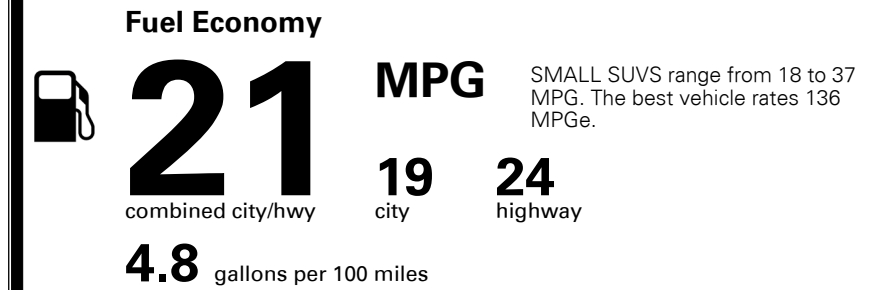

MSRP INCLUDING OPTIONS \$ 37,090.00

INLAND FREIGHT AND HANDLING \$ 1,045.00

TOTAL MANUFACTURER'S SUGGESTED RETAIL PRICE ▶ \$ 38,135.00

EPA DOT Fuel Economy and Environment

Gasoline Vehicle

You spend **\$2,000** more in fuel costs over 5 years compared to the average new vehicle.