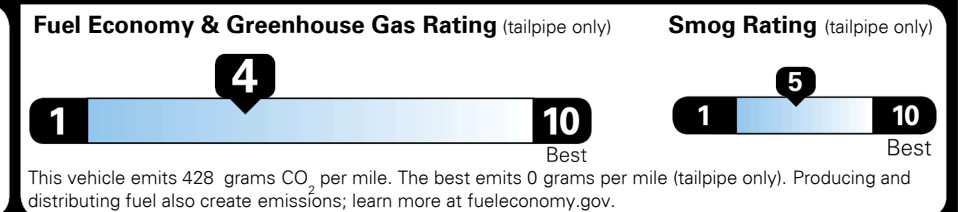

You spend **$2,000** more in fuel costs over 5 years compared to the average new vehicle.

Annual fuel cost **$1,800**

Actual results will vary for many reasons, including driving conditions and how you drive and maintain your vehicle. The average new vehicle gets 27 MPG and costs $7,000 to fuel over 5 years. Cost estimates are based on 15,000 miles per year at $ 2.55 per gallon. MPGe is miles per gasoline gallon equivalent. Vehicle emissions are a significant cause of climate change and smog.

fueleconomy.gov

Calculate personalized estimates and compare vehicles

GOVERNMENT 5-STAR SAFETY RATINGS

Overall Vehicle Score ★ ★ ★ ★ ★
Based on the combined rating of frontal, side and rollover. Should ONLY be compared to other vehicles of similar size and weight.

Frontal	Driver	★ ★ ★ ★ ★
Crash	Passenger	★ ★ ★ ★ ★
Based on the risk of injury in a frontal impact. Should ONLY be compared to other vehicles of similar size and weight.		
Side	Front seat	★ ★ ★ ★ ★
Crash	Rear seat	★ ★ ★ ★ ★
Star ratings based on the risk of injury in a side impact.		
Rollover		★ ★ ★ ★ ★
Star ratings based on the risk of rollover in a single-vehicle crash.		

Star ratings range from 1 to 5 stars (★★★★★) with 5 being the highest.
Source: National Highway Traffic Safety Administration (NHTSA).
www.safercar.gov or 1-888-327-4236

Manufacturer's suggested retail price includes Manufacturer's recommended pre-delivery service. License and title fees, state and local taxes and other dealer installed options and accessories are not included in the manufacturer's suggested retail price.

PARTS CONTENT INFORMATION

FOR VEHICLES IN THIS CAR LINE U.S./CANADIAN PARTS CONTENT: 47 %

MAJOR SOURCES OF FOREIGN PARTS: KOREA: 53%

NOTE: PARTS CONTENT DOES NOT INCLUDE FINAL ASSEMBLY, DISTRIBUTION, OR OTHER NON-PARTS COSTS.

FOR THIS VEHICLE FINAL ASSEMBLY POINT: WEST POINT, GA, USA

COUNTRY OF ORIGIN

ENGINE: KOREA
TRANSMISSION: KOREA

TOTAL ADDITIONAL WEIGHT: 9.6