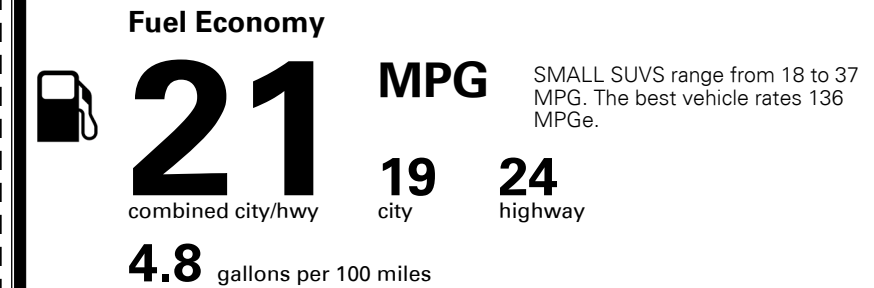

WARRANTY

10 Year/100,000 Mile Limited Powertrain Warranty
5 Year/60,000 Mile Limited Basic Warranty
5 Year/60,000 Mile Roadside Assistance
*Ask dealer for details

MANUFACTURER'S SUGGESTED RETAIL PRICE ▶

$ 36,790.00

COMPARE EX SPORT AWD FEATURES

Added to/in place of standard LX AWD features

- 19" SX-Style Alloy Wheels
- Panoramic Sunroof w/Power Sunshade
- Fog Lamps
- LED Interior Lighting
- Leather Seat Trim (1st and 2nd rows)
- Power Adj. Driver's Seat w/ Power Lumbar
- Leather Trimmed Steering Wheel
- Push Button Start with Smart Key
- Smart "Hands Free" Power Liftgate
- Forward Collision Avoidance (FCA)
- Lane Departure Warning (LDW)
- Lane Keeping Assist (LKA)
- Smart Cruise Control w/ Stop & Go (ASCC)
- Rear Cross-Traffic Collision Warning (RCCW)
- Driver Attention Warning (DAW)
- UVO eServices^

^ Includes 5 year service; see myuvo.com for details

ADDITIONAL INSTALLED EQUIPMENT:
(In addition to or in place of standard features)
Carpeted Floor Mats

$195.00

MSRP INCLUDING OPTIONS

$ 36,985.00

INLAND FREIGHT AND HANDLING

$ 1,045.00

TOTAL MANUFACTURER'S SUGGESTED RETAIL PRICE ▶

$ 38,030.00

TOTAL ADDITIONAL WEIGHT: 8.8

#1 MASS MARKET BRAND IN
J.D. POWER INITIAL QUALITY,
5 YEARS IN A ROW.

GIVE IT EVERYTHING

For J.D. Power 2019 award information, go to jdpower.com/awards for more details.

EPA DOT Fuel Economy and Environment

Gasoline Vehicle

You spend
$2,000
more in fuel costs
over 5 years
compared to the
average new vehicle.

Annual fuel cost
$1,800