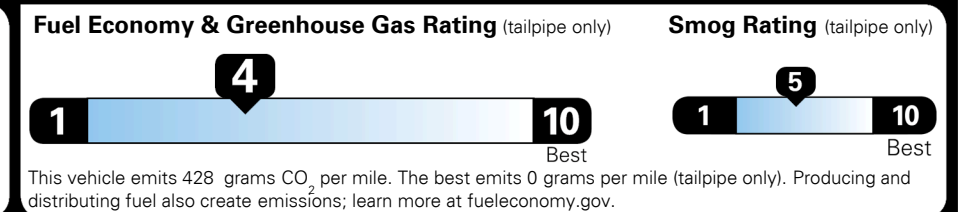

\$ 1,045.00

TOTAL MANUFACTURER'S SUGGESTED RETAIL PRICE ▶

\$ 38,030.00

TOTAL ADDITIONAL WEIGHT: 8.8

#1 MASS MARKET BRAND IN
 J.D. POWER INITIAL QUALITY,
 5 YEARS IN A ROW.

GIVE IT EVERYTHING

For J.D. Power 2019 award information, go to jdpower.com/awards for more details.

EPA DOT Fuel Economy and Environment

Gasoline Vehicle

You spend
\$2,000
 more in fuel costs
 over 5 years
 compared to the
 average new vehicle.

Annual fuel cost
\$1,800

Actual results will vary for many reasons, including driving conditions and how you drive and maintain your vehicle. The average new vehicle gets 27 MPG and costs \$7,000 to fuel over 5 years. Cost estimates are based on 15,000 miles per year at \$ 2.55 per gallon. MPGe is miles per gasoline gallon equivalent. Vehicle emissions are a significant cause of climate change and smog.